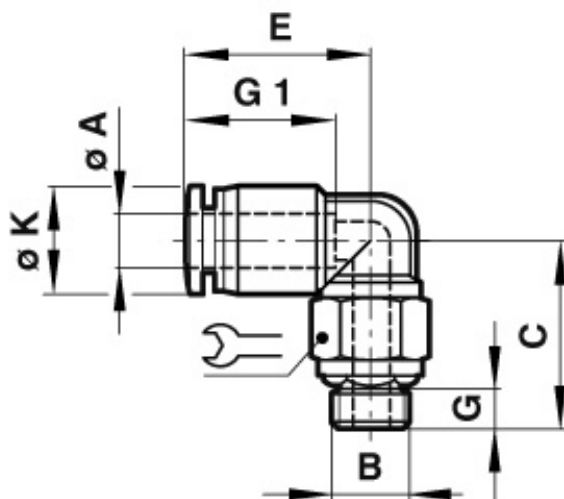

## M0147, M0247

### 90° Swivel elbow adaptor

Ø A	B	C	E	G	G1	Ø K		Model
3	M3	16,0	13,5	3,0	11,0	7,0	8	M02470303
3	M5	17,0	13,5	4,0	11,0	7,0	8	M02470305
3	M6	17,0	13,5	4,0	11,0	7,0	8	M02470306
4	M3	16,0	14,5	3,0	11,5	8,0	8	M02470403
4	M5	17,0	14,5	4,0	11,5	8,0	8	M02470405
4	M6	17,0	14,5	4,0	11,5	8,0	8	M02470406
4	R1/8	18,0	14,5	6,0	11,5	8,0	14	M01470418
6	M5	17,0	15,5	3,5	13,0	10,0	8	M02470605
6	M6	17,0	15,5	4,0	13,0	10,0	8	M02470606
6	R1/8	18,0	15,5	5,0	12,0	10,0	14	M01470618