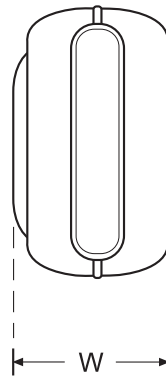

Polypropylene Series: Cable Reels

Kiowa Roll Special Cable Reel

The Kiowa Roll Special compact spring rewind cable reel offers exceptional quality and value; used for storage of electrical cable. Their compact size makes them ideal for workshops, garages & assembly lines where space is limited. Units are supplied ready for fitting with main cable assembly and inlet cable as standard.

These reels are constructed in UV stabilised Polypropylene for long trouble free service.

Supplied with integral wall / overhead mounting bracket. Cable supplied: 18m x 3 Core x 1.5mm² including UK plug and trailing socket. Suitable for use with power tools, low voltage inspection lamps and other electrical appliances.

**12 MONTH
MANUFACTURER'S
WARRANTY**

Applications

Features and Benefits

- Constructed in tough UV stabilised Polypropylene
- Supplied with 18m fitted cable
- Latching of cable at any length
- Free run option available
- Low-effect rewind tension
- Pivoting wall bracket as standard
- Ideal for workshops and assembly lines
- Virtually maintenance free
- Supplied with UK standard plug & trailing socket
- 12 month manufacturer's warranty

Product Code	Cable Length	Max Voltage v	Cores	Max Wattage w	Weight kg	Height (H) mm	Width (W) mm	Depth (D) mm
HR-C18-3C	18	240	3 core x 1.5mm ²	800/2000	5.6	279	174	343