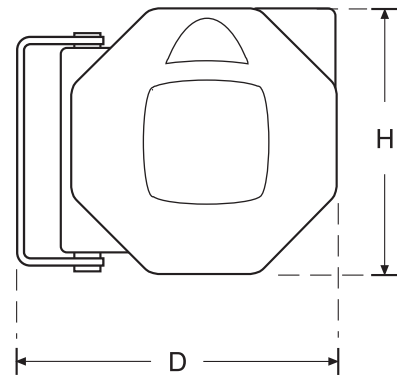

Polypropylene Series: Cable Reels

Kiowa Roll Special Cable Reel

The Kiowa Roll Special compact spring rewind cable reel offers exceptional quality and value; used for storage of electrical cable. Their compact size makes them ideal for workshops, garages & assembly lines where space is limited. Units are supplied ready for fitting with main cable assembly and inlet cable as standard.

These reels are constructed in UV stabilised Polypropylene for long trouble free service.

Supplied with integral wall / overhead mounting bracket. Cable supplied: 18m x 3 Core x 1.5mm² including UK plug and trailing socket. Suitable for use with power tools, low voltage inspection lamps and other electrical appliances.

**12 MONTH
MANUFACTURER'S
WARRANTY**

Applications

Features and Benefits

- Constructed in tough UV stabilised Polypropylene
- Supplied with 18m fitted cable
- Latching of cable at any length
- Free run option available
- Low-effect rewind tension
- Pivoting wall bracket as standard
- Ideal for workshops and assembly lines
- Virtually maintenance free
- Supplied with UK standard plug & trailing socket
- 12 month manufacturer's warranty

Product Code	Cable Length	Max Voltage v	Cores	Max Wattage w	Weight kg	Height (H) mm	Width (W) mm	Depth (D) mm
HR-C18-3C	18	240	3 core x 1.5mm ²	800/2000	5.6	279	174	343