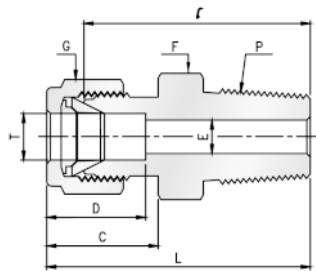

# Brass Twin Ferrule Metric Tube Fitting

## Male Straight Connector, BSPT

Part No.	Tube O.D T mm	P BSPT	E mm	F	G	C	D	I	L
MC-4-125N-B	4	1/8	2.4	12	12	13.7	16.1	24.6	31.2
MC-6-125RT-B	6	1/8	4.8	14	14	15.3	17.7	25.4	32.8
MC-6-250RT-B	6	1/4	4.8	14	14	15.3	17.7	30.2	37.6
MC-8-125RT-B	8	1/8	4.8	15	16	16.2	18.6	26.7	34.2
MC-8-250RT-B	8	1/4	6.4	15	16	16.2	18.6	31.2	38.7
MC-10-250RT-B	10	1/4	7.1	18	19	17.2	19.5	33.3	40.9
MC-10-375RT-B	10	3/8	7.9	18	19	17.2	19.5	33.3	40.9
MC-10-500RT-B	10	1/2	7.9	22	19	17.2	19.5	38.1	45.7
MC-12-250RT-B	12	1/4	7.1	22	22	22.8	22	33.3	43.4
MC-12-375RT-B	12	3/8	9.5	22	22	22.8	22	33.3	43.4
MC-12-500RT-B	12	1/2	9.5	22	22	22.8	22	38.1	48.2
MC-16-500RT-B	16	1/2	11.9	24	25	24.4	22	38.9	49.0
MC-20-750N-B	20	3/4	15.9	30	32	26	22	42.2	52.3
MC-22-750RT-B	22	3/4	15.9	30	32	26	22	42.2	52.3