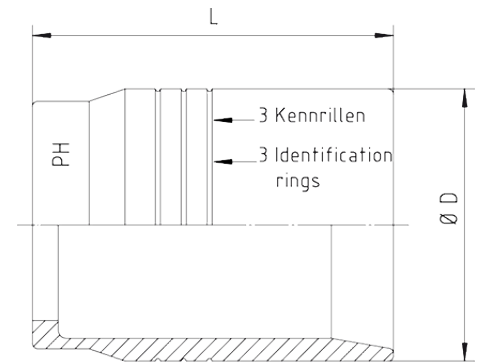

# Ferrule, PTFE, Convoluted Bore

- For hose type: PT3W – PTFE convoluted hose, with one braid, category 17.21
- For use with nipples, category 2.17-2.63

Hose	Bore	Approx. Dimensions		Order Code
DN		D	L	
06	1/4"	18	33	SCFPTFE-06
08	5/16"	20	33	SCFPTFE-08
10	3/8"	23.5	33	SCFPTFE-10
12	1/2"	26.3	35	SCFPTFE-12
16	5/8"	30	38	SCFPTFE-16
19	3/4"	34.3	44	SCFPTFE-20
25	1"	40.6	50	SCFPTFE-25