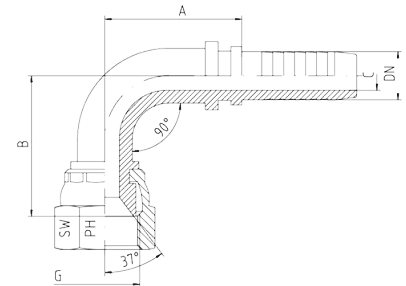

JIC 37° Female Swept 90° Inserts

Hose	Bore	Thread	Approx. Dimensions				Order Code
DN		G	A	B	C	SW	
05	3/16"	7/16"-20	29.0	29.0	3.0	17	DKJ7/16-90-DN05
06	1/4"	7/16"-20	27.5	31.0	4.0	17	DKJ7/16-90-DN06
05	3/16"	1/2"-20	29.0	29.0	3.0	17	DKJ1/2-90-DN05
06	1/4"	1/2"-20	27.5	31.0	4.0	17	DKJ1/2-90-DN06
08	5/16"	1/2"-20	26.0	32.0	5.5	17	DKJ1/2-90-DN08
05	3/16"	9/16"-18	29.0	27.0	3.0	19	DKJ9/16-90-DN05
06	1/4"	9/16"-18	27.5	26.0	4.0	19	DKJ9/16-90-DN06
08	5/16"	9/16"-18	35.5	36.0	5.5	19	DKJ9/16-90-DN08
10	3/8"	9/16"-18	36.0	35.0	7.0	19	DKJ9/16-90-DN10
10	3/8"	3/4"-16	36.0	30.5	7.0	22	DKJ3/4-90-DN10
12	1/2"	3/4"-16	43.0	45.0	9.5	24	DKJ3/4-90-DN12
10	3/8"	7/8"-14	42.5	38.0	7.0	27	DKJ7/8-90-DN10
12	1/2"	7/8"-14	43.0	46.5	9.5	27	DKJ7/8-90-DN12
16	5/8"	7/8"-14	56.5	55.5	12.5	27	DKJ7/8-90-DN16
12	1/2"	1.1/16"-12	45.5	60.5	9.5	32	DKJ11/16-90-DN12
16	5/8"	1.1/16"-12	58.0	51.5	12.5	32	DKJ11/16-90-DN16
19	3/4"	1.1/16"-12	58.5	61.5	14.5	32	DKJ11/16-90-DN19
19	3/4"	1.5/16"-12	68.0	66.0	14.5	41	DK15/16-90-DN19
25	1"	1.5/16"-12	80.0	73.5	20.0	41	DKJ-15/16-90-DN25
25	1"	1.5/8"-12	105.0	94.5	20.0	50	DKJ15/8-90-DN25
31	1.1/4"	1.5/8"-12	101.0	94.0	25.0	50	DKJ15/8-90-DN31
31	1.1/4"	1.7/8"-12	127.0	95.0	25.0	55	DKJ17/8-90-DN31
38	1.1/2"	1.7/8"-12	104.5	103.0	31.5	55	DKJ17/8-90-DN38
38	1.1/2"	2.1/2"-12			31.5		DKJ21/2-90-DN38
51	2"	2.1/2"-12	149.0	150.0	42.0	70	DKJ21/2-90-DN51