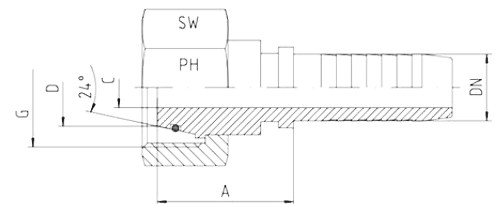

# Metric Female 24° Cone Seat, L Series with O-Ring DIN 2353

- For fittings with 24° cone and solderless connectors
- DIN 2353 / DIN EN ISO 8434-1
- Light series: DKOL straight
- O-ring: NBR
- On request: Viton

Hose	Bore	Thread	Tube OD	Approx. Dimensions			Order Code
DN		G	D	A	C	SW	
05	3/16"	M12 x 1.5	6	19.5	3.0	14	DKOL-06-DN05
06	1/4"	M12 x 1.5	6	21.0	3.7	14	DKOL-06-DN06
05	3/16"	M14 x 1.5	8	23.5	3.0	17	DKOL-08-DN05
06	1/4"	M14 x 1.5	8	25.0	4.0	17	DKOL-08-DN06
08	5/16"	M14 x 1.5	8	22.0	5.5	17	DKOL-08-DN08
10	3/8"	M14 x 1.5	8	29.0	4.5	17	DKOL-08-DN10
06	1/4"	M16 x 1.5	10	27.0	4.0	19	DKOL-10-DN06
08	5/16"	M16 x 1.5	10	26.0	5.5	19	DKOL-10-DN08
10	3/8"	M16 x 1.5	10	26.0	7.0	19	DKOL-10-DN10
06	1/4"	M18 x 1.5	12	28.0	4.0	22	DKOL-12-DN06
08	5/16"	M18 x 1.5	12	28.0	5.5	22	DKOL-12-DN08
10	3/8"	M18 x 1.5	12	26.0	7.0	22	DKOL-12-DN10
12	1/2"	M18 x 1.5	12	26.0	8.0	22	DKOL-12-DN12
06	1/4"	M22 x 1.5	15	28.5	4.0	27	DKOL-15-DN06
08	5/16"	M22 x 1.5	15	28.5	5.5	27	DKOL-15-DN08
10	3/8"	M22 x 1.5	15	26.0	7.0	27	DKOL-15-DN10
12	1/2"	M22 x 1.5	15	27.0	9.5	27	DKOL-15-DN12
16	5/8"	M22 x 1.5	15	29.5	10.0	27	DKOL-15-DN16
10	3/8"	M26 x 1.5	18	24.0	7.0	32	DKOL-18-DN10
12	1/2"	M26 x 1.5	18	28.0	9.5	32	DKOL-18-DN12
16	5/8"	M26 x 1.5	18	29.5	12.5	32	DKOL-18-DN16
19	3/4"	M26 x 1.5	18	32.0	12.0	32	DKOL-18-DN19
12	1/2"	M30 x 2	22	32.5	9.5	36	DKOL-22-DN12
16	5/8"	M30 x 2	22	31.0	12.5	36	DKOL-22-DN16
19	3/4"	M30 x 2	22	33.0	14.5	36	DKOL-22-DN19
25	1"	M30 x 2	22	35.0	17.0	36	DKOL-22-DN25
16	5/8"	M36 x 2	28	33.0	12.5	41	DKOL-28-DN16