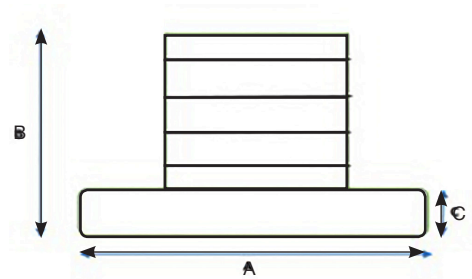

Layflat Hose Couplings

Please Note:
two items are needed to
make a coupling set.

Female

Part No:	Size	A	B	C
LFC-1	1"	50mm	50mm	14mm
LFC-114	1.1/4"	52mm	51mm	14mm
LFC-112	1.1/2"	63mm	53mm	16mm
LFC-2	2"	73mm	54mm	16mm
LFC-212	2.1/2"	85mm	61mm	19mm
LFC-3	3"	99mm	62mm	19mm
LFC-4	4"	128mm	73mm	23mm

Male

Part No:	Size	A	B	C
LMC-1	1"	43mm	37mm	7mm
LMC-114	1.1/4"	43mm	40mm	7mm
LMC-112	1.1/2"	37mm	48mm	7mm
LMC-2	2"	59mm	45mm	7mm
LMC-212	2.1/2"	67mm	54mm	7mm
LMC-3	3"	79mm	53mm	9mm
LMC-4	4"	107mm	60mm	10mm
LMC-5	5"	146mm	80mm	19mm