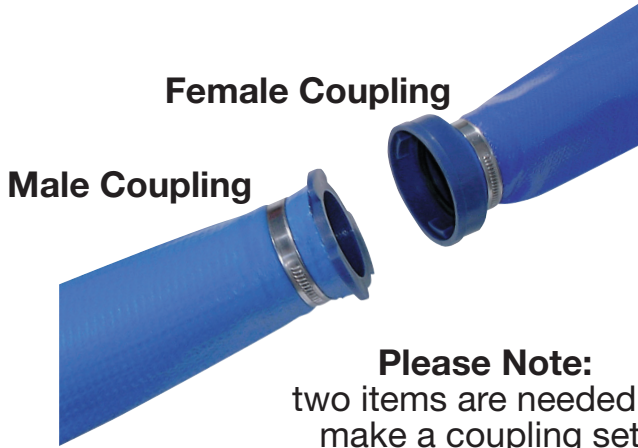

Layflat Hose Couplings

Please Note:
two items are needed to
make a coupling set.

Female

Part No:	Size	A	B	C
LFC-1	1"	50mm	50mm	14mm
LFC-114	1.1/4"	52mm	51mm	14mm
LFC-112	1.1/2"	63mm	53mm	16mm
LFC-2	2"	73mm	54mm	16mm
LFC-212	2.1/2"	85mm	61mm	19mm
LFC-3	3"	99mm	62mm	19mm
LFC-4	4"	128mm	73mm	23mm

Male

Part No:	Size	A	B	C
LMC-1	1"	43mm	37mm	7mm
LMC-114	1.1/4"	43mm	40mm	7mm
LMC-112	1.1/2"	37mm	48mm	7mm
LMC-2	2"	59mm	45mm	7mm
LMC-212	2.1/2"	67mm	54mm	7mm
LMC-3	3"	79mm	53mm	9mm
LMC-4	4"	107mm	60mm	10mm
LMC-5	5"	146mm	80mm	19mm