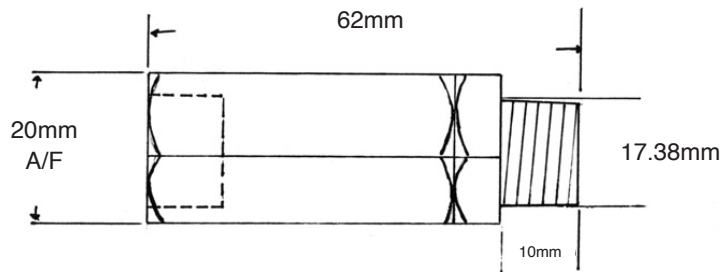

In-line Filter Aluminium

Male BSPT x Female BSPP Thread

Prevents dirt entering the air line

🌡 Working Temperature:
0°C to +70°C

🌀 Maximum Working Pressure:
10 bar

ILF-14
1/4"
Sintered Bronze Element
Filter 0.28mm - 0.45mm

ILF-1438
3/8"

ILF-14
1/2"