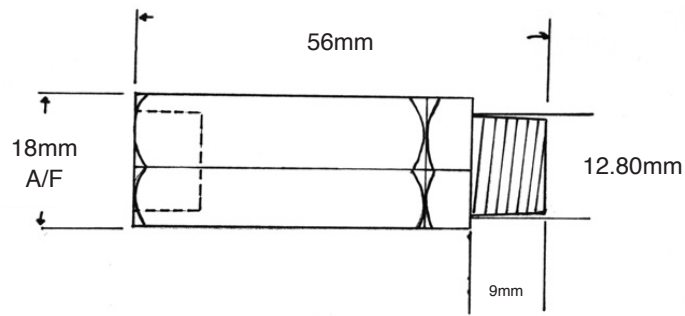

In-line Filter Aluminium

Male BSPT x Female BSPP Thread

Prevents dirt entering the air line

🌡 Working Temperature:
0°C to +70°C

🌀 Maximum Working Pressure:
10 bar

ILF-14
1/4"
Sintered Bronze Element
Filter 0.28mm - 0.45mm

ILF-1438
3/8"

ILF-14
1/2"