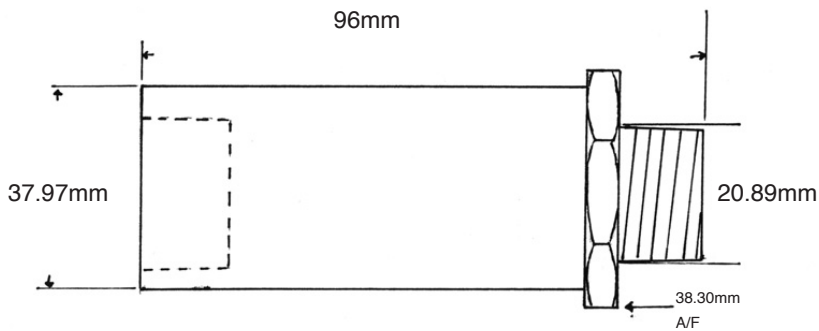

In-line Filter Aluminium

Male BSPT x Female BSPP Thread

Prevents dirt entering the air line

🌡 Working Temperature:
0°C to +70°C

🌀 Maximum Working Pressure:
10 bar

ILF-14
1/4"
Sintered Bronze Element
Filter 0.28mm - 0.45mm

ILF-1438
3/8"

ILF-14
1/2"