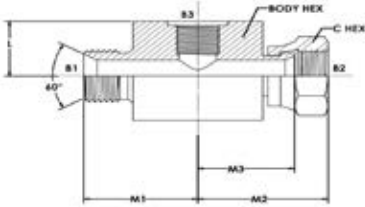

9564-FG Series

BSP Male x Swivel Female, 1/8 & 3/4, BSP Test Point

BRENNAN INDUSTRIES, EXTRAORDINARY FITTINGS

In business for over 60 years, Brennan supplies more than 50,000 types of hydraulic fittings and adaptors in sizes ranging from 1/16 to 3 inches.

Learn More at Brennan University:

[Fittings 101](#)

[Tube Fittings Resources](#)

[Literature and Certifications](#)

Tech Data Sheet: 71574

9564-FG SERIES

DESCRIPTION:

BSPP Male x Swivel Female, 1/8 & 3/4, BSP Test Point

SHAPE:

STRAIGHT

Item	THREAD SIZE B1	THREAD SIZE B2	THREAD SIZE B3
SNA-04-04-02	1/4-19	1/4-19	1/8-28
SNA-04-04-04	1/4-19	1/4-19	1/4-19
SNA-06-06-02	3/8-19	3/8-19	1/8-28
SNA-06-06-04	3/8-19	3/8-19	1/4-19
SNA-08-08-02	1/2-14	1/2-14	1/8-28
SNA-08-08-04	1/2-14	1/2-14	1/4-19
SNA-10-10-02	5/8-14	5/8-14	1/8-28
SNA-12-12-02	3/4-14	3/4-14	1/8-28
SNA-12-12-04	3/4-14	3/4-14	1/4-19
SNA-16-16-02	1-11	1-11	1/8-28
SNA-16-16-04	1-11	1-11	1/4-19
SNA-20-20-02	1-1/4-11	1-1/4-11	1/8-28
SNA-20-20-04	1-1/4-11	1-1/4-11	1/4-19
SNA-24-24-02	1-1/2-11	1-1/2-11	1/8-28
SNA-24-24-04	1-1/2-11	1-1/2-11	1/4-19
SNA-32-32-02	2-11	2-11	1/8-28