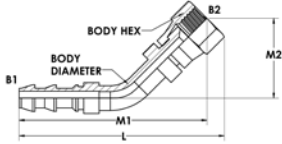

2122 Series

JIC Swivel Female x Push-in 45 Deg Swept Elbow 37 Deg Cone
Hose Barb

BRENNAN INDUSTRIES, EXTRAORDINARY FITTINGS

In business for over 60 years, Brennan supplies more than 50,000 types of hydraulic fittings and adaptors in sizes ranging from 1/16 to 3 inches.

Learn More at Brennan University:

[Fittings 101](#)

[Tube Fittings Resources](#)

[Literature and Certifications](#)

Tech Data Sheet: 71427

2122 SERIES

DESCRIPTION:

JIC Swivel Female x Push-in 45°
Swept Elbow 37° Cone Hose Barb

UK SERIES:

TR-09320

US SERIES:

2122

SHAPE:

45 DEGREE

BODY MATERIAL:

STEEL

PLATING:

ZINC

Item	THREAD SIZE B1	THREAD SIZE B2
TR-09320	1/4 HOSE ID	7/6-20
TR-09321	3/8 HOSE ID	9/6-18
TR-09322	1/2 HOSE ID	3/4-16
TR-09323	5/8 HOSE ID	7/8-14
TR-09324	3/4 HOSE ID	1/1/16-12