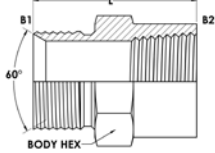

Learn More at Brennan University:

[Fittings 101](#)

[Tube Fittings Resources](#)

[Literature and Certifications](#)

Tech Data Sheet: 71458

60-6108 (9031) SERIES

DESCRIPTION:

BSPP Male 60° Cone x BSPT
Female Extended

BODY MATERIAL:

STEEL

UK SERIES:

60-6108

US SERIES:

9031

SHAPE:

STRAIGHT

| Item | THREAD SIZE B1 | THREAD SIZE B2 |
|---------------|----------------|----------------|
| 60-6108-04-02 | 1/4-19 | 1/8-28 |
| 60-6108-04-04 | 1/4-19 | 1/4-19 |
| 60-6108-06-04 | 3/8-19 | 1/4-19 |
| 60-6108-06-06 | 3/8-19 | 3/8-19 |
| 60-6108-06-08 | 3/8-19 | 1/2-14 |
| 60-6108-08-08 | 1/2-14 | 1/2-14 |
| 60-6108-12-08 | 3/4-14 | 1/2-14 |
| 60-6108-12-12 | 3/4-14 | 3/4-14 |
| 60-6108-12-16 | 3/4-14 | 1-11 |
| 60-6108-16-16 | 1-11 | 1-11 |