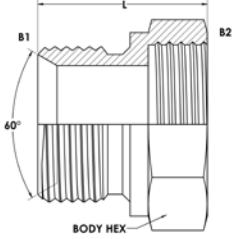

### **Learn More at Brennan University:**

[Fittings 101](#)

[Tube Fittings Resources](#)

[Literature and Certifications](#)

**Tech Data Sheet: 71469**

# TR-16601 (9032)

**DESCRIPTION:**

BSPB Male 60° Cone x BSPT Fixed  
Female Bush

**BODY MATERIAL:**

STEEL

**UK SERIES:**

TR-16601

**US SERIES:**

9032

**SHAPE:**

BUSHING

Item	THREAD SIZE B1	THREAD SIZE B2
TR-16601	1/2-14	1/4-19