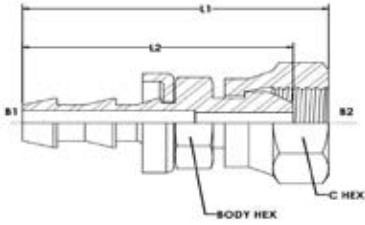

7119 SERIES

Female Swivel Straight BSPP- Push Lock Hose Barb

BRENNAN INDUSTRIES, EXTRAORDINARY FITTINGS

In business for over 60 years, Brennan supplies more than 50,000 types of hydraulic fittings and adaptors in sizes ranging from 1/16 to 3 inches.

Learn More at Brennan University:

[Fittings 101](#)

[Tube Fittings Resources](#)

[Literature and Certifications](#)

Tech Data Sheet: 71472

7119 SERIES

DESCRIPTION:

Female Swivel Straight BSPP -
Push Lock Hose Barb

UK SERIES:

TR-09240

US SERIES:

7119

SHAPE:

STRAIGHT

THREAD SPECIFICATION B2:

ISO 1179

BODY MATERIAL:

STEEL

PLATING:

CR3

Item	THREAD SIZE B1	THREAD TYPE B2
TR-09240	1/4	FEMALE BSPP SWIVEL
TR-09241	3/8	FEMALE BSPP SWIVEL
TR-09242	1/2	FEMALE BSPP SWIVEL
TR-09243	5/8	FEMALE BSPP SWIVEL
TR-09244	3/4	FEMALE BSPP SWIVEL
TR-09245	1	FEMALE BSPP SWIVEL