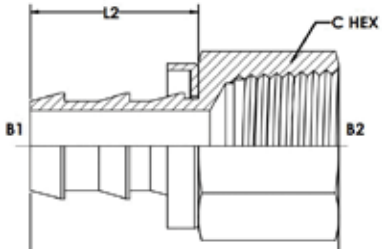

2119 Series

Push Lock Hose Barb x Female Fixed Straight NPT

BRENNAN INDUSTRIES, EXTRAORDINARY FITTINGS

In business for over 60 years, Brennan supplies more than 50,000 types of hydraulic fittings and adaptors in sizes ranging from 1/16 to 3 inches.

Learn More at Brennan University:

[Fittings 101](#)

[Tube Fittings Resources](#)

[Literature and Certifications](#)

Tech Data Sheet: 71473

2119 SERIES

DESCRIPTION:

Push Lock Hose Barb x Female
Fixed Straight NPT

UK SERIES:

TR-16301 & TR-16302

US SERIES:

2119-STEEL

BODY MATERIAL:

STEEL

Item	HOSE BARB B1	THREAD SIZE B1
TR-16301	3/8	3/8-18
TR-16302	1/2	1/2-14