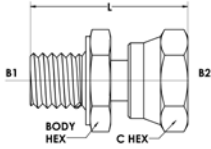

## SHAPE:

STRAIGHT

Item	THREAD SIZE B1	THREAD SIZE B2
TR-31427	1/4-19	1/4-18
TR-31429	1/4-19	3/8-18
TR-31433	3/8-19	1/4-18
TR-31434	3/8-19	3/8-18