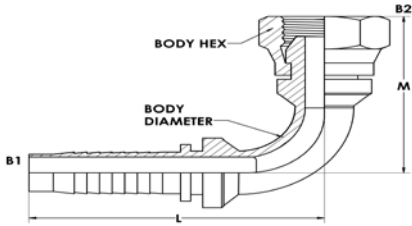

## SHAPE:

90 DEGREE

Item	THREAD SIZE B1	THREAD SIZE B2
TR-93000	1/4 HOSE ID	1/4-19
TR-93001	3/8 HOSE ID	3/8-19
TR-93002	1/2 HOSE ID	1/2-14
TR-93003	5/8 HOSE ID	5/8-14
TR-93004	3/4 HOSE ID	3/4-14
TR-93005	1 HOSE ID	1-11
TR-93006	1-1/4 HOSE ID	1-1/4-11