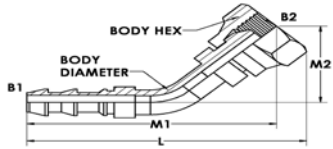

SHAPE:

45 DEGREE

Item	THREAD SIZE B1	THREAD SIZE B2
TR-94505	1 HOSE ID	1-11