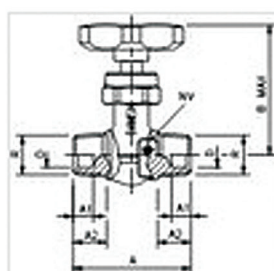

## 5200-18 Needle valve

Needle valve with pipe thread.

Delivered with teflon gasket.

Item number	Tube O.D. D	B max	Thread R	Thread R	A	A1	A2	HEX
5200-18 1/8x1/8	5	48	1/8	1/8	38,0	5,0	10,0	17
5200-18 1/4x1/4	8	48	1/4	1/4	40,0	5,5	12,0	17
5200-18 3/8x3/8	10	52	3/8	3/8	46,0	6,5	13,0	21
5200-18 1/2x1/2	14	53	1/2	1/2	52,0	10,0	16,5	25