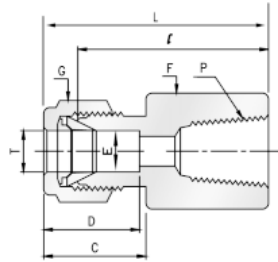

Brass Twin Ferrule Metric Tube Fitting

Female Straight Connector, BSPT

Part No.	Tube O.D T mm	P NPT	E mm	F	G	D	C	I	L
FC-6-125RT-B	6	1/8	4.8	14	14	15.3	17.7	23.9	31.3
FC-6-250RT-B	6	3/8	4.8	22	14	15.3	17.7	29.5	36.9
FC-6-500RT-B	6	1/2	4.8	27	14	15.3	17.7	35.1	42.5
FC-8-125RT-B	8	1/8	6.4	15	16	16.2	18.6	24.6	32.1
FC-8-250RT-B	8	1/4	6.4	19	16	16.2	18.6	29.5	37.0
FC-10-250RT-B	10	1/4	7.9	19	19	17.2	19.5	30.2	37.8
FC-10-375RT-B	10	3/8	7.9	22	19	17.2	19.5	31.0	38.6
FC-10-500RT-B	10	1/2	7.9	27	19	17.2	22.0	36.6	44.2
FC-12-250RT-B	12	1/4	9.5	22	22	22.8	22.0	30.2	40.3
FC-12-375RT-B	12	3/8	9.5	22	22	22.8	22.0	31.0	41.1
FC-12-500RT-B	12	1/2	9.5	27	22	22.8	22.0	36.6	46.7