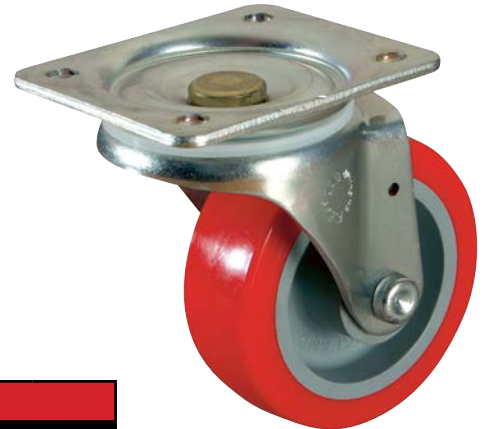

22 Series Swivel Plate Fitting Castors

- Wheel type: red polyurethane tyre / nylon centre
- Fixing type: top plate
- Bracket type: swivel
- Bracket material: pressed steel
- Bearing type: roller bearing

Polyurethane Tyre with Bearing, No Brake								
Part No	Wheel Diameter mm	Fixing Centres mm	Load Capacity kg	Overall Height mm	Bolt Hole Size mm	Wheel Tread Width mm	Hub Width mm	Bore mm
422PNB	100	80 x 60	250	128	8	35	44	15
522PNB	125	80 x 60	250	155	8	35	44	15
622PNB	150	80 x 60	250	188	10	45	60	20