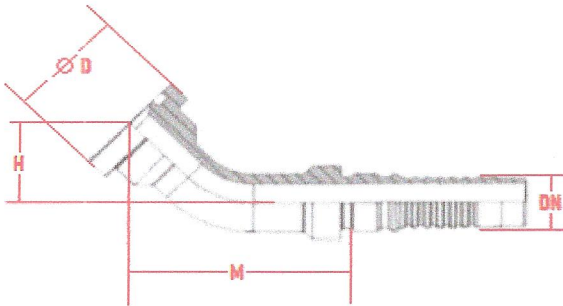

# Interlock SAE 6000 PSI **SUPERCAT** 90° Elbow

Interlock SAE 6000 PSI Supercat fitting to suit our high pressure hydraulic hose.

- 4SP
- 100R13AT
- 100R15AT

Part Number	Description	Dimensions in MM				
		DN	Flange Size	M	$\varnothing D$	H
JMCAT9012-12CF	3/4" 90° CAT FLANGE - 3/4" INTERLOCK	3/4"	3/4"	65.5	41.30	67.5
JMCAT9016-12CF	1" CAT 90° FLANGE - 3/4" INTERLOCK	3/4"	1"	65.5	47.60	72.5
JMCAT9016-16CF	1" CAT 90° FLANGE - 1" INTERLOCK	1"	1"	84	47.60	78.5
JMCAT9020-16CF	1.1/4" 90° CAT FLANGE - 1" INTERLOCK	1"	1.1/4"	84	54.00	85
JMCAT9020-20CF	1.1/4" 90° CAT FLANGE - 1.1/4" INTERLOCK	1.1/4"	1.1/4"	102	54.00	97
JMCAT9024-20CF	1.1/2" 90° CAT FLANGE - 1.1/4" INTERLOCK	1.1/4"	1.1/2"	102	63.50	103
JMCAT9024-24CF	1.1/2" 90° CAT FLANGE - 1.1/2" INTERLOCK	1.1/2"	1.1/2"	124	63.50	112

# Interlock SAE 6000 PSI **SUPERCAT** 45° Elbow

Interlock SAE 6000 PSI Supercat fitting to suit our high pressure hydraulic hose.

- 4SP
- 100R13AT
- 100R15AT

Part Number	Description	Dimensions in MM				
		DN	Flange Size	M	$\varnothing D$	H
JMCAT4512-12CF	3/4" 45° CAT FLANGE - 3/4" INTERLOCK	3/4"	3/4"	77	41.30	34
JMCAT4516-12CF	1" CAT 45° FLANGE - 3/4" INTERLOCK	3/4"	1"	81	47.60	37.5
JMCAT4516-16CF	1" CAT 45° FLANGE - 1" INTERLOCK	1"	1"	93	47.60	36.5
JMCAT4520-16CF	1.1/4" 45° CAT FLANGE - 1" INTERLOCK	1"	1.1/4"	97.5	54.00	41.5
JMCAT4520-20CF	1.1/4" 45° CAT FLANGE - 1.1/4" INTERLOCK	1.1/4"	1.1/4"	114	54.00	44.5
JMCAT4524-20CF	1.1/2" 45° CAT FLANGE - 1.1/4" INTERLOCK	1.1/4"	1.1/2"	118	63.50	48.5
JMCAT4524-24CF	1.1/2" 45° CAT FLANGE - 1.1/2" INTERLOCK	1.1/2"	1.1/2"	134.5	63.50	51