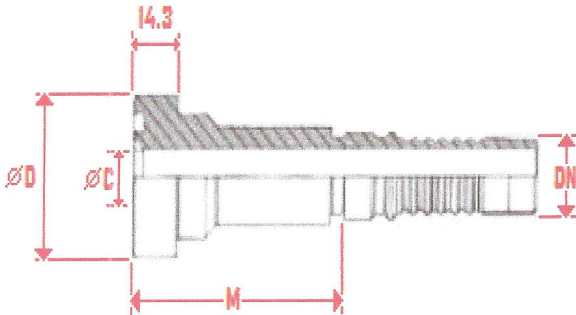

# Interlock SAE 6000 PSI **SUPERCAT** Straight

Interlock SAE 6000 PSI Supercat fitting to suit our high pressure hydraulic hose.

- 4SP
- 100R13AT
- 100R15AT

Part Number	Description	Dimensions in MM				
		DN	Flange Size	M	ØD	ØC
JMCAT12-12CF	3/4" CAT FLANGE - 3/4" INTERLOCK	3/4"	3/4"	68.00	41.30	14
JMCAT16-12CF	1" CAT FLANGE - 3/4" INTERLOCK	3/4"	1"	71.50	47.60	14
JMCAT16-16CF	1" CAT FLANGE - 1" INTERLOCK	1"	1"	76.00	47.60	19
JMCAT20-16CF	1.1/4" CAT FLANGE - 1" INTERLOCK	1"	1.1/4"	81.00	54.00	19
JMCAT20-20CF	1.1/4" CAT FLANGE - 1.1/4" INTERLOCK	1.1/4"	1.1/4"	86.50	54.00	25
JMCAT24-20CF	1.1/2" CAT FLANGE - 1.1/4" INTERLOCK	1.1/4"	1.1/2"	88.50	63.50	25
JMCAT24-24CF	1.1/2" CAT FLANGE - 1.1/2" INTERLOCK	1.1/2"	1.1/2"	93.50	63.50	31

# Interlock SAE 6000 PSI **SUPERCAT** 90° Elbow

Interlock SAE 6000 PSI Supercat fitting to suit our high pressure hydraulic hose.

- 4SP
- 100R13AT
- 100R15AT

Part Number	Description	Dimensions in MM				
		DN	Flange Size	M	$\varnothing D$	H
JMCAT9012-12CF	3/4" 90° CAT FLANGE - 3/4" INTERLOCK	3/4"	3/4"	65.5	41.30	67.5
JMCAT9016-12CF	1" CAT 90° FLANGE - 3/4" INTERLOCK	3/4"	1"	65.5	47.60	72.5
JMCAT9016-16CF	1" CAT 90° FLANGE - 1" INTERLOCK	1"	1"	84	47.60	78.5
JMCAT9020-16CF	1.1/4" 90° CAT FLANGE - 1" INTERLOCK	1"	1.1/4"	84	54.00	85
JMCAT9020-20CF	1.1/4" 90° CAT FLANGE - 1.1/4" INTERLOCK	1.1/4"	1.1/4"	102	54.00	97
JMCAT9024-20CF	1.1/2" 90° CAT FLANGE - 1.1/4" INTERLOCK	1.1/4"	1.1/2"	102	63.50	103
JMCAT9024-24CF	1.1/2" 90° CAT FLANGE - 1.1/2" INTERLOCK	1.1/2"	1.1/2"	124	63.50	112