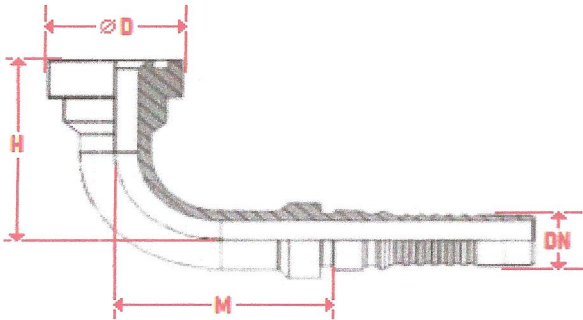

# Interlock SAE 6000 PSI **SUPERCAT** Straight

Interlock SAE 6000 PSI Supercat fitting to suit our high pressure hydraulic hose.

- 4SP
- 100R13AT
- 100R15AT

Part Number	Description	Dimensions in MM				
		DN	Flange Size	M	ØD	ØC
JMCAT12-12CF	3/4" CAT FLANGE - 3/4" INTERLOCK	3/4"	3/4"	68.00	41.30	14
JMCAT16-12CF	1" CAT FLANGE - 3/4" INTERLOCK	3/4"	1"	71.50	47.60	14
JMCAT16-16CF	1" CAT FLANGE - 1" INTERLOCK	1"	1"	76.00	47.60	19
JMCAT20-16CF	1.1/4" CAT FLANGE - 1" INTERLOCK	1"	1.1/4"	81.00	54.00	19
JMCAT20-20CF	1.1/4" CAT FLANGE - 1.1/4" INTERLOCK	1.1/4"	1.1/4"	86.50	54.00	25
JMCAT24-20CF	1.1/2" CAT FLANGE - 1.1/4" INTERLOCK	1.1/4"	1.1/2"	88.50	63.50	25
JMCAT24-24CF	1.1/2" CAT FLANGE - 1.1/2" INTERLOCK	1.1/2"	1.1/2"	93.50	63.50	31

# Interlock SAE 6000 PSI **SUPERCAT** 90° Elbow

Interlock SAE 6000 PSI Supercat fitting to suit our high pressure hydraulic hose.

- 4SP
- 100R13AT
- 100R15AT

Part Number	Description	Dimensions in MM				
		DN	Flange Size	M	$\varnothing D$	H
JMCAT9012-12CF	3/4" 90° CAT FLANGE - 3/4" INTERLOCK	3/4"	3/4"	65.5	41.30	67.5
JMCAT9016-12CF	1" CAT 90° FLANGE - 3/4" INTERLOCK	3/4"	1"	65.5	47.60	72.5
JMCAT9016-16CF	1" CAT 90° FLANGE - 1" INTERLOCK	1"	1"	84	47.60	78.5
JMCAT9020-16CF	1.1/4" 90° CAT FLANGE - 1" INTERLOCK	1"	1.1/4"	84	54.00	85
JMCAT9020-20CF	1.1/4" 90° CAT FLANGE - 1.1/4" INTERLOCK	1.1/4"	1.1/4"	102	54.00	97
JMCAT9024-20CF	1.1/2" 90° CAT FLANGE - 1.1/4" INTERLOCK	1.1/4"	1.1/2"	102	63.50	103
JMCAT9024-24CF	1.1/2" 90° CAT FLANGE - 1.1/2" INTERLOCK	1.1/2"	1.1/2"	124	63.50	112