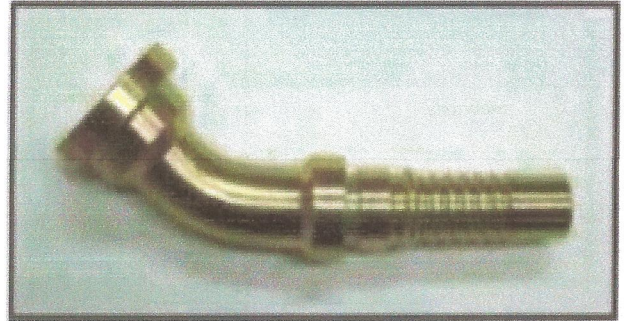

# Interlock SAE 6000 PSI **SUPERCAT** 90° Elbow

Interlock SAE 6000 PSI Supercat fitting to suit our high pressure hydraulic hose.

- 4SP
- 100R13AT
- 100R15AT

Part Number	Description	Dimensions in MM				
		DN	Flange Size	M	$\varnothing D$	H
JMCAT9012-12CF	3/4" 90° CAT FLANGE - 3/4" INTERLOCK	3/4"	3/4"	65.5	41.30	67.5
JMCAT9016-12CF	1" CAT 90° FLANGE - 3/4" INTERLOCK	3/4"	1"	65.5	47.60	72.5
JMCAT9016-16CF	1" CAT 90° FLANGE - 1" INTERLOCK	1"	1"	84	47.60	78.5
JMCAT9020-16CF	1.1/4" 90° CAT FLANGE - 1" INTERLOCK	1"	1.1/4"	84	54.00	85
JMCAT9020-20CF	1.1/4" 90° CAT FLANGE - 1.1/4" INTERLOCK	1.1/4"	1.1/4"	102	54.00	97
JMCAT9024-20CF	1.1/2" 90° CAT FLANGE - 1.1/4" INTERLOCK	1.1/4"	1.1/2"	102	63.50	103
JMCAT9024-24CF	1.1/2" 90° CAT FLANGE - 1.1/2" INTERLOCK	1.1/2"	1.1/2"	124	63.50	112

# Interlock SAE 6000 PSI **SUPERCAT** 45° Elbow

Interlock SAE 6000 PSI Supercat fitting to suit our high pressure hydraulic hose.

- 4SP
- 100R13AT
- 100R15AT

Part Number	Description	Dimensions in MM				
		DN	Flange Size	M	$\varnothing D$	H
JMCAT4512-12CF	3/4" 45° CAT FLANGE - 3/4" INTERLOCK	3/4"	3/4"	77	41.30	34
JMCAT4516-12CF	1" CAT 45° FLANGE - 3/4" INTERLOCK	3/4"	1"	81	47.60	37.5
JMCAT4516-16CF	1" CAT 45° FLANGE - 1" INTERLOCK	1"	1"	93	47.60	36.5
JMCAT4520-16CF	1.1/4" 45° CAT FLANGE - 1" INTERLOCK	1"	1.1/4"	97.5	54.00	41.5
JMCAT4520-20CF	1.1/4" 45° CAT FLANGE - 1.1/4" INTERLOCK	1.1/4"	1.1/4"	114	54.00	44.5
JMCAT4524-20CF	1.1/2" 45° CAT FLANGE - 1.1/4" INTERLOCK	1.1/4"	1.1/2"	118	63.50	48.5
JMCAT4524-24CF	1.1/2" 45° CAT FLANGE - 1.1/2" INTERLOCK	1.1/2"	1.1/2"	134.5	63.50	51