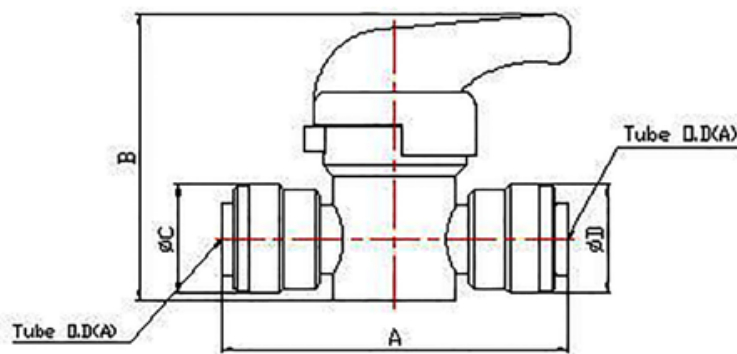

Hand Valve Union Connector

Model	Tube O.D (A)	Tube O.D (B)	A	B	C	D
14330606	6mm	6mm	48mm	39.6mm	15mm	15mm
14331010	10mm	10mm	57.83mm	46.9mm	19.9mm	19.9mm
14331212	12mm	12mm	66.49mm	45.66mm	23mm	23mm