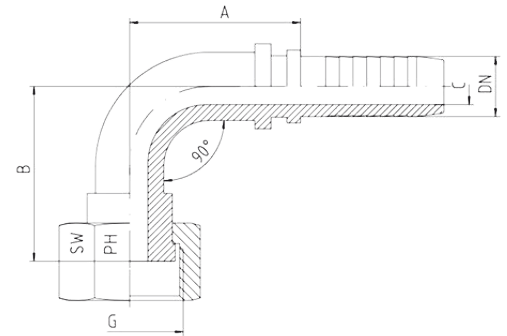

ORFS, Female Swept 90° Elbow Inserts

- FORFS, 90° elbow
- Flat sealing with nut

Hose	Bore	Thread	Approx. Dimensions				Order Code
DN		G	A	B	C	SW	
06	1/4"	9/16"-18	30.0	28.0	4.0	19	ORFSF049004SS
06	1/4"	11/16"-16	30.0	30.0	4.0	22	ORFSF069004SS
08	5/16"	11/16"-16				22	ORFSF069005SS
10	3/8"	11/16"-16	35.0	31.0	7.0	22	ORFSF069006SS
10	3/8"	13/16"-16				24	ORFSF089006SS
12	1/2"	13/16"-16	44.0	36.5	9.5	24	ORFSF089008SS
16	5/8"	1"-14	56.0	49.0	12.5	30	ORFSF109010SS
19	3/4"	1"-14				30	ORFSF109012SS
19	3/4"	1.7/16"-23				41	ORFSF129012SS
25	1"	1.7/16"-23	83.5	66.0	20.0	41	ORFSF169016SS
31	1.1/4"	1.11/16"-12	86.5	79.0	25.0	50	ORFSF209020SS
38	1.1/2"	2"-12	104.0	97.0	31.0	60	ORFSF209024SS