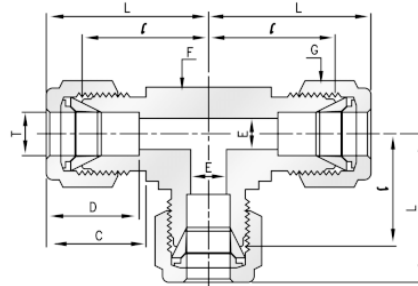

# Brass Twin Ferrule Imperial Tube Fitting

## Equal Tee, Tube x Tube

Part No.	Tube O.D T in	E mm	f in	G in	D	C	I	L
UT-125-B	1/8	2.28	3/8	7/16	12.70	15.24	15.74	22.35
UT-250-B	1/4	4.82	1/2	9/16	15.24	17.78	19.55	26.92
UT-375-B	3/8	7.11	5/8	11/16	16.76	19.30	23.11	30.48
UT-500-B	1/2	10.41	13/16	7/8	22.86	21.84	25.90	36.06
UT-750-B	3/4	15.74	1-1/16	1-1/8	24.38	21.84	29.71	39.87
UT-1000-B	1	22.35	1-27/64	1-1/2	31.24	26.41	36.83	49.02