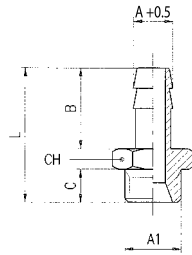

Nickel Plated Brass Hose Tails

Male x Hose Tails

Code	A	A1	B	C	L	CH
3045-4.5-M5	4.5	M5	15	4	23	8
3045-7-1/8	7	1/8"	20	6	30	14
3045-7-1/4	7	1/4"	20	8	33	17
3045-8-1/8	8	1/8"	20	6	30	14
3045-9-1/8	9	1/8"	20	6	30	14
3045-9-1/4	9	1/4"	20	8	33	17
3045-9-3/8	9	3/8"	20	9	34	19
3045-12-1/4	12	1/4"	20	8	33	17
3045-12-3/8	12	3/8"	22	9	34	19
3045-12-1/2	12	1/2"	22	10	37.5	24