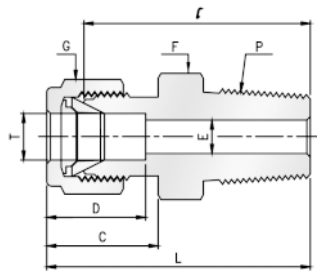

Brass Twin Ferrule Imperial Tube Fitting

Male Straight Connector, NPT

Part No.	Tube O.D. T in	P (NPT)	E Min	F	G	D	C	I	L
MC-125-125N-B	1/8"	1/8	2.28	7/16	7/16	12.70	15.24	23.87	30.48
MC-125-250N-B	1/8	1/4	2.28	9/16	7/16	12.70	15.24	28.95	35.56
MC-250-125N-B	1/4	1/8	4.82	1/2	9/16	15.24	17.78	24.40	32.76
MC-250-250N-B	1/4	1/4	4.82	9/16	9/16	15.24	17.78	30.48	37.84
MC-250-375N-B	1/4	3/8	4.82	11/16	9/16	15.24	17.78	30.98	38.35
MC-375-250N-B	3/8	3/8	7.11	11/16	11/16	16.76	19.30	32.51	39.87
MC-375-375N-B	3/8	3/8	7.11	11/16	11/16	16.76	19.30	32.51	39.87
MC-375-500N-B	3/8	1/2	7.11	7/8	11/16	16.76	19.30	38.86	46.22
MC-500-375N-B	1/2	3/8	9.65	13/16	7/8	22.86	21.84	33.27	43.43
MC-500-500N-B	1/2	1/2	10.41	7/8	7/8	22.86	21.84	38.86	49.02
MC-500-750N-B	1/2	3/4	10.41	1-1/16	7/8	22.86	21.84	40.38	50.54
MC-750-500N-B	3/4	1/2	11.93	1-1/16	1-1/8	24.38	21.84	40.38	50.54
MC-750-750N-B	3/4	3/4	15.74	1-1/16	1-1/8	24.38	21.84	40.38	50.54
MC-750-1000N-B	3/4	1	15.74	1-3/8	1-1/8	24.38	21.84	46.99	57.15
MC-1000-750N-B	1	3/4	15.74	1-3/8	1-1/2	31.24	26.41	45.21	57.40
MC-1000-1000N-B	1	1	22.35	1-3/8	1-1/2	31.24	26.41	50.03	62.23