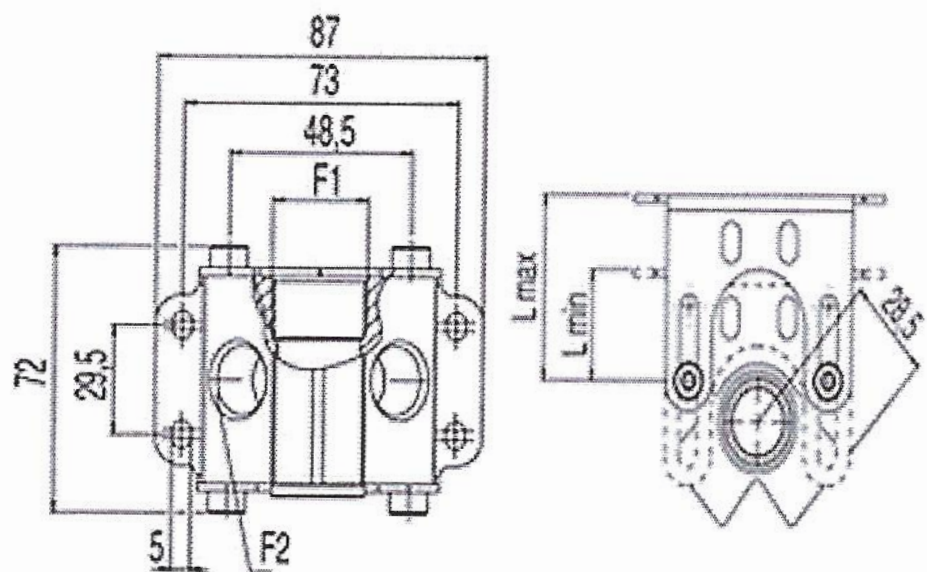

Mod. 90642

Size your plant with INFINITY AIR-PLANNER!

| Code | F1 | F2 | N° | L max | L min |
|------------|-----|-----|----|-------|-------|
| 9064200001 | 1/2 | 1/2 | 2 | 60 | 35 |
| 9064200002 | 3/4 | 1/2 | 2 | 60 | 35 |