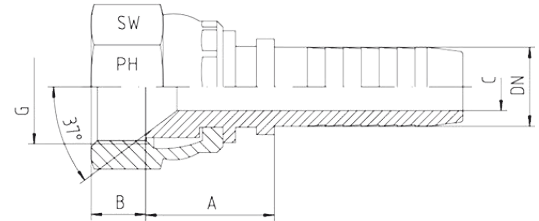

# JIC 37° Female Swivel Inserts

Hose DN	Bore	Thread	Approx. Dimensions				Order Code
DN		G	A	B	C	SW	
05	3/16"	7/16"-20	16.2	7.5	3.0	17	DKJ7/16-DN05
06	1/4"	7/16"-20	16.2	7.5	4.0	17	DKJ7/16-DN06
10	3/8"	7/16"-20	17.5	7.5	7.0	17	DKJ7/16-DN10
05	3/16"	1/2"-20	16.2	9.5	3.0	17	DKJ1/2-DN05
06	1/4"	1/2"-20	16.0	9.5	4.0	17	DKJ1/2-DN06
08	5/16"	1/2"-20	19.0	8.5	5.5	17	DKJ1/2-DN08
05	3/16"	9/16"-18	18.0	9.5	3.0	19	DKJ9/16-DN05
06	1/4"	9/16"-18	18.5	8.5	4.0	19	DKJ9/16-DN06
08	5/16"	9/16"-18	16.5	10.0	5.5	19	DKJ9/16-DN08
10	3/8"	9/16"-18	19.0	8.5	7.0	19	DKJ9/16-DN10
12	1/2"	9/16"-18	18.0	8.5	7.5	19	DKJ9/16-DN12
06	1/4"	3/4"-16	21.0	10.0	4.0	24	DKJ3/4-DN06
08	5/16"	3/4"-16	19.0	10.0	5.5	24	DKJ3/4-DN08
10	3/8"	3/4"-16	19.0	10.0	7.0	24	DKJ3/4-DN10
12	1/2"	3/4"-16	20.0	10.0	9.5	24	DKJ3/4-DN12
16	5/8"	3/4"-16	20.0	11.5	9.5	24	DKJ3/4-DN16
19	3/4"	3/4"-16	23.0	11.0	10.0	24	DKJ3/4-DN19
10	3/8"	7/8"-14	23.5	12.5	7.0	27	DKJ7/8-DN10
12	1/2"	7/8"-14	20.0	11.5	9.5	27	DKJ7/8-DN12
16	5/8"	7/8"-14	21.0	11.5	12.5	27	DKJ7/8-DN16
19	3/4"	7/8"-14	23.0	12.5	12.5	27	DKJ7/8-DN19
12	1/2"	1.1/16"-12	22.0	15.0	9.5	32	DKJ11/16-DN12
16	5/8"	1.1/16"-12	24.0	14.0	12.5	32	DKJ11/16-DN16
19	3/4"	1.1/16"-12	22.0	15.0	14.5	32	DKJ11/16-DN19
25	1"	1.1/16"-12	23.0	14.5	20.0	32	DKJ11/16-DN25
16	5/8"	1.5/16"-12	26.5	14.5	12.5	41	DKJ15/16-DN16
19	3/4"	1.5/16"-12	29.5	14.0	14.5	41	DKJ15/16-DN19
25	1"	1.5/16"-12	28.0	14.0	20.0	41	DKJ15/16-DN25
31	1.1/4"	1.5/16"-12	28.0	14.0	19.0	41	DKJ15/16-DN31
25	1"	1.5/8"-12	32.5	15.5	20.0	50	DKJ15/8-DN25
31	1.1/4"	1.5/8"-12	27.5	15.5	25.5	50	DKJ15/8-DN31
31	1.1/4"	1.7/8"-12	31.5	20.0	25.5	55	DKJ17/8-DN31
38	1.1/2"	1.7/8"-12	36.5	18.5	31.5	55	DKJ17/8-DN38
38	1.1/2"	2.1/2"-12	43.0	25.0	31.5	70	DKJ21/2-DN38
51	2"	2.1/2"-12	45.5	25.0	43.0	70	DKJ21/2-DN51