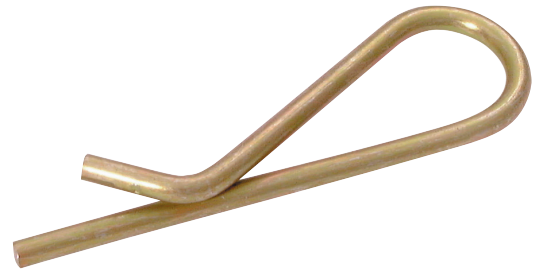

# Safety Locking Pins

Part No	Height	I.D	Weight per 100
PINS	47.3mm	9.2mm	0.34kg