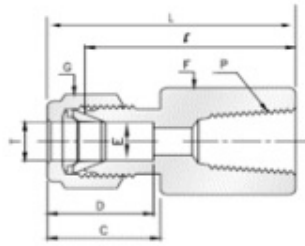

316 Stainless Steel Twin Ferrule Imperial Tube Fittings

Female Connectors

Female Thread, BSPT

Part No	Tube O.D. T in	P (BSPT)	F	G	D	C	G	I	L
FC-250-125RT	1/4	1/8	4.82	9/16	9/16	15.24	17.78	23.87	31.24
FC-250-250RT	1/4	1/4	4.82	3/4	9/16	15.24	17.78	28.44	35.81
FC-250-375RT	1/4	3/8	4.82	7/8	9/16	15.24	17.78	30.22	37.59
FC-250-500RT	1/4	1/2	4.82	1-1/16	9/16	15.24	17.78	35.05	42.41
FC-375-250RT	3/8	1/4	7.11	3/4	11/16	16.76	19.30	30.22	37.59
FC-375-375RT	3/8	3/8	7.11	7/8	11/16	16.76	19.30	31.75	39.11
FC-375-500RT	3/8	1/2	7.11	1-1/16	11/16	16.76	19.30	36.57	43.94
FC-500-250RT	1/2	1/4	10.41	1-3/16	7/8	22.86	19.30	30.22	40.38
FC-500-375RT	1/2	3/8	10.41	7/8	7/8	22.86	21.84	31.75	41.91
FC-500-500RT	1/2	1/2	10.41	1-1/16	7/8	22.86	21.84	36.57	46.73