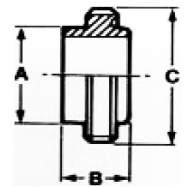

# RJT Couplings

Weld Liner		
Part No	A mm	B mm
RJTWL1	25.4	10
RJTWL112	38.1	10
RJTWL2	50.8	10
RJTWL212	63.5	10
RJTWL3	76.2	10

Hex Nut		
Part No	A mm	B mm
RJTN1	51	22
RJTN112	65	22
RJTN2	79	22
RJTN212	92	22
RJTN3	105	22

Reducing Weld Liner	
Part No	B mm
RJTRWL2112	20

Weld Male			
Part No	A mm	B mm	C mm
RJTWM1	25.4	31.7	46.8
RJTWM112	38.1	31.7	58.8
RJTWM2	50.8	31.7	73.6
RJTWM3	76.2	31.7	98.6

Blank Liner		
Part No	A mm	B mm
RJTBL112	53.9	8
RJTBL2	66.7	8
RJTBL212	79.4	8
RJTBL3	92	8

BSPP Adaptor		
Part No	A mm	B mm
RJTA1	46.8	51
RJTA112	58.8	51
RJTD2	73.6	51
RJTA3	98.6	51

Hose Liner		
Part No	A mm	B mm
RJTHL1	41.2	112
RJTHL112	53.9	112
RJTHL2	66.7	112
RJTHL212	79.4	112
RJTHL3	92	112