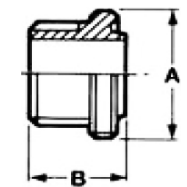

# RJT Couplings

Weld Liner		
Part No	A mm	B mm
RJTWL1	25.4	10
RJTWL112	38.1	10
RJTWL2	50.8	10
RJTWL212	63.5	10
RJTWL3	76.2	10

Hex Nut		
Part No	A mm	B mm
RJTN1	51	22
RJTN112	65	22
RJTN2	79	22
RJTN212	92	22
RJTN3	105	22

Reducing Weld Liner	
Part No	B mm
RJTRWL2112	20

Weld Male			
Part No	A mm	B mm	C mm
RJTWM1	25.4	31.7	46.8
RJTWM112	38.1	31.7	58.8
RJTWM2	50.8	31.7	73.6
RJTWM3	76.2	31.7	98.6

Blank Liner		
Part No	A mm	B mm
RJTBL112	53.9	8
RJTBL2	66.7	8
RJTBL212	79.4	8
RJTBL3	92	8

BSPP Adaptor		
Part No	A mm	B mm
RJTA1	46.8	51
RJTA112	58.8	51
RJTD2	73.6	51
RJTA3	98.6	51

Hose Liner		
Part No	A mm	B mm
RJTHL1	41.2	112
RJTHL112	53.9	112
RJTHL2	66.7	112
RJTHL212	79.4	112
RJTHL3	92	112