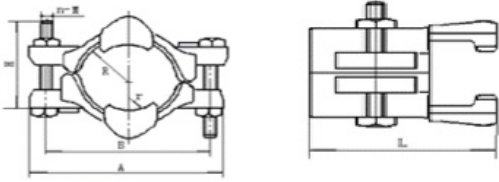

## Staysafe Clamps, Zinc & Gold Passivated

Part No	Size	Min-Max	A	B	L	R	r	n	M	H
JA2	1/2"	21-25	44	36	44	12	10	2	8	35
JA3	3/4"	29-33	53	43	43	15	17	2	8	45
JA4	3/4"	31-35	62	45	41	18	20	2	8	48