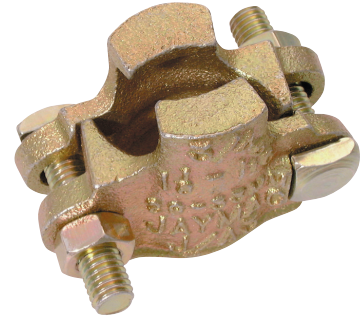

# Clamps, Nuts & Bolts

## Staysafe Clamps, Zinc & Gold Passivated

Part No	Size	Min-Max	A	B	L	R	r	n	M	H
JA2	1/2"	21-25	44	36	44	12	10	2	8	35
JA3	3/4"	29-33	53	43	43	15	17	2	8	45
JA4	3/4"	31-35	62	45	41	18	20	2	8	48