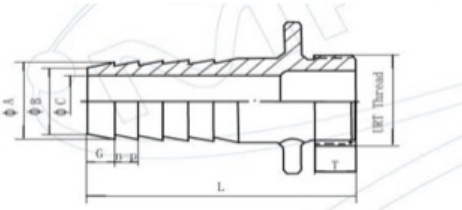

Trench Pump Hose Couplings-Lug Type

Male URT

Alloy, URT

Part No	Size	A	B	C	L	H	n	P	T	URT
AMT3URT	3"	75.5mm	72mm	64mm	140mm	11mm	6mm	11mm	32mm	3"
AMT4URT	4"	101mm	95mm	87mm	187mm	13mm	7mm	13mm	43mm	4"