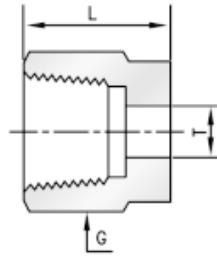

Brass Twin Ferrule Imperial Tube Fitting

Nuts, Tube

Part No.	Tube O.D. T in	G in	L
N-125-B	1/8	7/16	11.93
N-250-B	1/4	9/16	12.70
N-375-B	3/8	11/16	14.22
N-500-B	1/2	7/8	17.52
N-750-B	3/4	1-1/8	17.52
N-1000-B	1	1-1/2	20.57