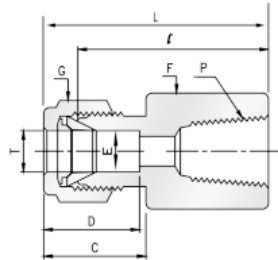

Brass Twin Ferrule Imperial Tube Fitting

Female Straight Connector, BSPT

Part No.	Tube O.D. T in	P (BSPT)	E Min	F	G	D	C	I	L
FC-250-125RT-B	1/4	1/8	4.82	9/16	9/16	15.24	17.78	23.87	31.24
FC-250-250RT-B	1/4	1/4	4.82	3/4	9/16	15.24	17.78	28.44	35.81
FC-250-375RT-B	1/4	3/8	4.82	7/8	9/16	15.24	17.78	30.22	37.59
FC-250-500RT-B	1/4	1/2	4.82	1.1/16	9/16	15.24	17.78	35.05	42.41
FC-375-250RT-B	3/8	1/4	7.11	3/4	11/16	16.76	19.30	30.22	37.59
FC-375-375RT-B	3/8	3/8	7.11	7/8	11/16	16.76	19.30	31.75	39.11
FC-500-250RT-B	1/2	1/4	10.41	1.3/16	7/8	22.86	19.30	30.22	40.38