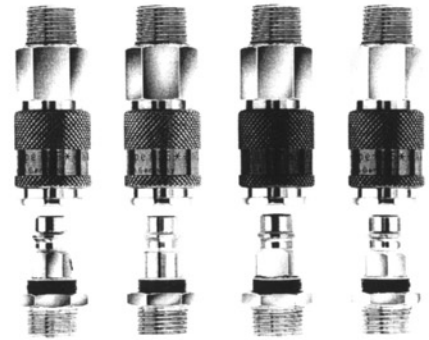

### Material:

back part: brass  
 coupler body: brass  
 sleeve: aluminium, eloxed  
 valve: brass  
 springs and locking o-ring: stainless steel  
 balls: stainless steel  
 seals: Buna N  
 plug: brass, with eloxed Aluminium-designation

### Options:

C = chrome plated  
 N = nickel plated  
 D = durnicoat  
 V = Viton seals  
 E = Ethylene-Propylene seals  
 Other seals on request  
 KB = double shut off  
 KARV = stainless steel AISI 303, with Viton seal, single shut off  
 KBRV = stainless steel AISI 303, with Viton seal, double shut off