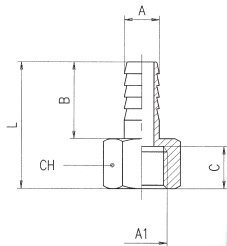

Female Hose Tail Fixed

Code	A	A1	B	C	L	CH
FHT7/10	7	1/8"	19.5	8.5	30	14
FHT7/13	7	1/4"	19.5	11	32.5	17
FHT8/13	8	1/4"	19.5	11	32.5	17
FHT9/13	9	1/4"	19.5	11	32.5	17
FHT9/17	9	3/8"	19.5	11.5	33.5	20
FHT10/17	10	3/8"	19.5	11.5	33.5	20
FHT12/17	12	3/8"	19.5	11.5	33.5	20
FHT12/21	12	1/2"	19.5	14.5	37.5	24