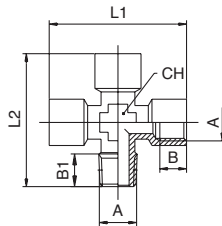

Code	A	B	B1	L1	L2	CH
FD10	1/8"	8.5	8	39	37	11
FD13	1/4"	11	11	50	48.5	13
FD17	3/8"	12	11.5	56	54	17
FD21	1/2"	15	14	64	61	20