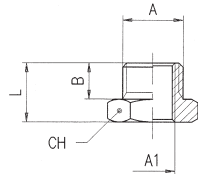

Reducing Bush

Code	A	A1	B	L	CH
RK05/10	1/8"	M5	6	10.6	14
RK10/13	1/4"	1/8"	8	13	17
RK10/17	3/8"	1/8"	9	14	19
RK10/21	1/2"	1/8"	10	15.5	24
RK13/17	3/8"	1/4"	9	14	19
RK13/21	1/2"	1/4"	10	15.5	24
RK13/26	3/4"	1/4"	12	17.5	30
RK17/21	1/2"	3/8"	10	15.5	24
RK17/26	3/4"	3/8"	12	17.5	30
RK17/33	1"	3/8"	13	19	36
RK21/26	3/4"	1/2"	12	17.5	30
RK21/33	1"	1/2"	12.5	20	33
RK26/33	1"	3/4"	13	19	36
RK33/42	1.1/4"	1"	22	29.5	49
RK42/50	1.1/2"	1.1/4"	25	33.5	55
RK42/55	2"	1.1/4"	24	34.5	65
RK50/55	2"	1.1/2"	24	36	65