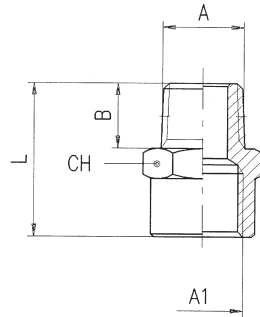

Male x Female Adaptors

Code	A	A1	B	L	CH
RL10/10K	1/8"	1/8"	7.5	20	14
RL10/13K	1/8"	1/4"	7.5	22	17
RL10/17K	1/8"	3/8"	7.5	23	22
RL13/13K	1/4"	1/4"	11	26	17
RL13/17K	1/4"	3/8"	11	27	22
RL13/21K	1/4"	1/2"	11	30	26
RL17/17K	3/8"	3/8"	11.5	27.5	22
RL17/21K	3/8"	1/2"	11.5	30.5	26
RL17/26K	3/8"	3/4"	11	28	32
RL21/21K	1/2"	1/2"	14	33	26
RL21/26K	1/2"	3/4"	14	36	32
RL21/33K	1/2"	1"	13	30	38
RL26/26K	3/4"	3/4"	15.5	32.5	30
RL26/33K	3/4"	1"	12.5	30.5	38
RL33/33K	1"	1"	15.5	32.5	38