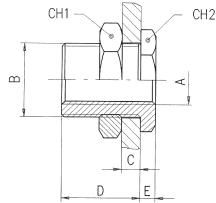

## Bulkhead Connector

Code	A	B	C MAX	D	E	CH1	CH2
3060-M5	M5	M10 x 1	7	10.5	3.5	14	14
3060-1/8	1/8"	M16 x 1.5	10	14	4	22	19
3060-1/4	1/4"	M20 x 1.5	16	21	4	27	24
3060-3/8	3/8"	M26 x 1.5	15	21	5	32	30
3060-1/2	1/2"	M28 x 1.5	21	27	6	36	32

## Lock Nut

Code	A	L	CH
KM10WN	1/8"	4.5	14
KM13WN	1/4"	5	17
KM17WN	3/8"	6	20
KM21WN	1/2"	6	24