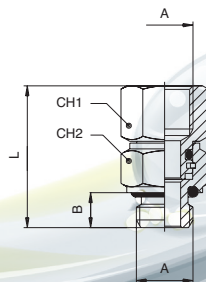

## Male x Female Adaptors

Code	A	A1	L	B	CH
RL10/10X	1/8"	1/8"	22	6	14
RL10/10Y	1/8"	1/8"	42	6	14
RL13/13X	1/4"	1/4"	35	8	17
RL13/13Y	1/4"	1/4"	51	8	17
RL17/17X	3/8"	3/8"	41	9	22
RL21/21X	1/2"	1/2"	35	10	26
RL26/26X	3/4"	3/4"	50	12	30
RL33/33X	1"	1"	50	13	38

## Swivel Connectors - Equal

Code	A	B	CH1	CH2	L
2110-18	1/8"	7.5	13	13	25
2110-14	1/4"	11	16	15	33
2110-38	3/8"	11.5	20	17	35.5

Code	A	B	CH1	CH2	L
2115-18	1/8"	6	13	13	24.5
2115-14	1/4"	8	16	16	31
2115-38	3/8"	9	20	18	34.5