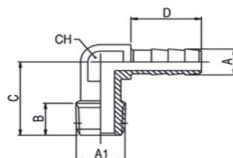

Brass Elbows, Male Thread BSPT x Hose Tail

Code	A	A1	B	C	D	CH
3055-6-1/8	6	1/8"	7.5mm	17mm	14mm	11mm
3055-6-1/4	6	1/4"	11mm	22mm	14mm	11mm
3055-9-1/4	9	1/4"	11mm	22mm	14mm	11mm