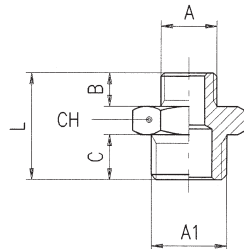

Code	A	A1	B	C	L	CH
DN05/10	M5	1/8"	4	6	14.5	14
DN10/13	1/8"	1/4"	6	8	19	17
DN10/17	1/8"	3/8"	6	9	20	19
DN13/17	1/4"	3/8"	8	9	22	19
DN13/21	1/4"	1/2"	8	10	23.5	24
DN17/21	3/8"	1/2"	9	10	24.5	24
DN21/26	1/2"	3/4"	10	12	27.5	30
DN26/33	3/4"	1"	11	12	29.5	36
DN33/42	1"	1.1/4"	19	21	49	45
DN42/50	1.1/4"	1.1/2"	-	-	-	-
DN50/55	1.1/2"	2"	24	25	58.5	65