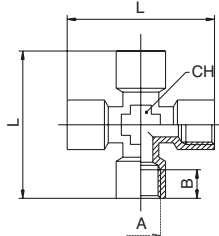

Equal Crosses

Code	A	B	L	CH
FC10	1/8"	8.5	39	11
FC13	1/4"	11	50	13
FC17	3/8"	12	56	17
FC21	1/2"	15	64	20