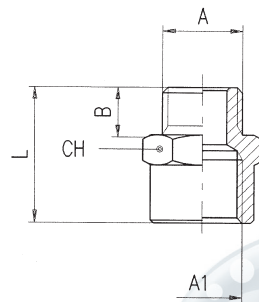

Code	A	A1	B	L	CH
RL05/05	M5	M5	-	-	-
RL05/10	M5	1/8"	4	14.5	14
RL10/10	1/8"	1/8"	6	17	14
RL10/13	1/8"	1/4"	6	20.5	17
RL10/17	1/8"	3/8"	6	21.5	22
RL13/13	1/4"	1/4"	8	22.5	17
RL13/17	1/4"	3/8"	8	23.5	22
RL13/21	1/4"	1/2"	8	26.5	26
RL17/17	3/8"	3/8"	9	24.5	22
RL17/21	3/8"	1/2"	9	27.5	26
RL17/26	3/8"	3/4"	9	25.5	30
RL21/21	1/2"	1/2"	10	28.5	26
RL21/26	1/2"	3/4"	10	27	30
RL21/33	1/2"	1"	11	28.5	38
RL26/26	3/4"	3/4"	11.5	28	32
RL26/33	3/4"	1"	11	28	38
RL33/33	1"	1"	13	31	38