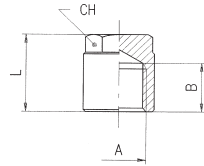

Blanking Cap

Code	A	B	L	CH
VK10	1/8"	7.5	11	12
VK13	1/4"	11	19	14
VK17	3/8"	11.5	20	17
VK21	1/2"	14	22	19
VK26	3/4"	-	15	30
VK33	1"	-	15	37