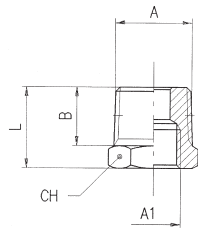

Code	A	A1	B	L	CH
RK10/13K	1/4"	1/8"	11	16	14
RK10/17K	3/8"	1/8"	11.5	16.5	17
RK10/21K	1/2"	1/8"	14	19.5	22
RK13/17K	3/8"	1/4"	11.5	16.5	17
RK13/21K	1/2"	1/4"	14	19.5	22
RK13/26K	3/4"	1/4"	16.5	23.5	27
RK17/21K	1/2"	3/8"	14	19.5	22
RK17/26K	3/4"	3/8"	16.5	23.5	27
RK17/33K	1"	3/8"	17	25	34
RK21/26K	3/4"	1/2"	16.5	23.5	27
RK21/33K	1"	1/2"	19	27.5	34
RK21/42K	1.1/4"	1/2"	22	31	45
RK26/33K	1"	3/4"	19	27.5	34
RK33/42K	1.1/4"	1"	22	31	45
RK33/50K	1.1/2"	1"	22	32	50
RK42/55K	2"	1.1/4"	25.5	35	66
RK50/55K	2"	1.1/2"	26	35	65