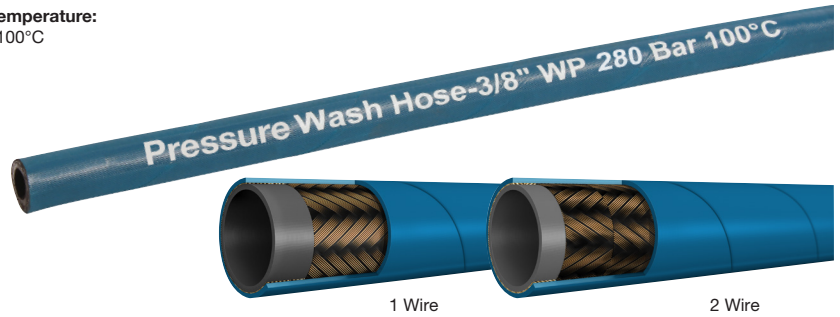

Wash Down Equipment

Blue Cold Water Pressure Wash Hose

Working Temperature:
-40°C to +100°C

Blue Cold Water Pressure Wash Hose

Working Temperature:
-40°C to +100°C

DESCRIPTION	SIZE			ID		OD		WP		BP		PP		BR	
	MM	INCH	SAE	MIN	MAX	MIN	MAX	MPA	PSI	MPA	PSI	MPA	PSI	INCH	MM
CWBLUE-50-R1/CWBLACK-50-R1															
CW****04-50-R1	6.3	1/4"	-04	6.2	7.0	13.4	14.1	19.2	2780	77	11165	39	5580	3.94	100
CW****05-50-R1	8	5/16"	-05	7.7	8.5	15	15.7	17.5	2540	70	10150	35	5075	4.53	115
CW****06-50-R1	10	3/8"	-06	9.3	10.1	17.4	18.1	15.7	2280	63	9135	32	4570	4.92	125
CWBLUE-50-R2/CWBLACK-50-R2															
CW****04-50-R2	6.3	1/4"	-04	6.2	7.0	15.0	15.7	35	5075	140	20300	70	10150	3.94	100
CW****05-50-R2	8	5/16"	-05	7.7	8.5	16.6	17.3	29.7	4310	119	17255	60	8630	4.53	115
CW****06-50-R2	10	3/8"	-06	9.3	10.1	19.0	19.7	28	4060	112	16240	56	8120	4.92	125