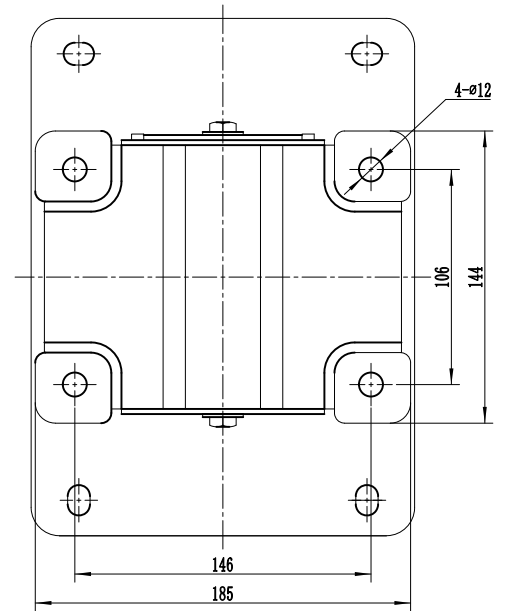

# Hose Reels

stainless steel

Swivel Bracket	
Part Number	To Suit
SSHR-12-SB	SSHR-15