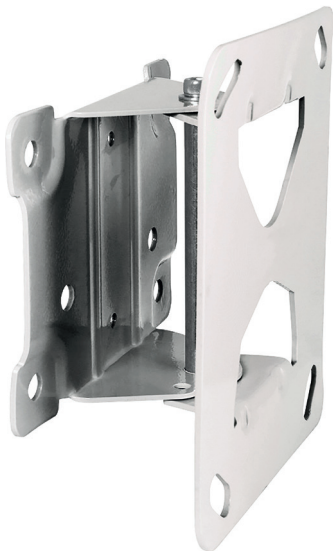

# Hose Reels

stainless steel

Swivel Bracket	
Part Number	To Suit
SSHR-12-SB	SSHR-15