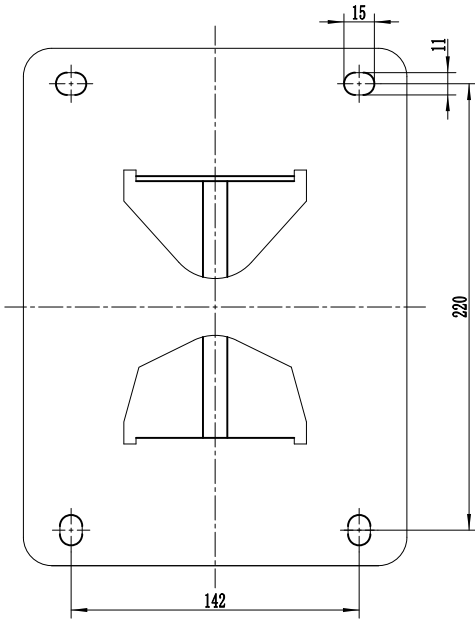

# Hose Reels

stainless steel

Swivel Bracket	
Part Number	To Suit
SSHR-12-SB	SSHR-15