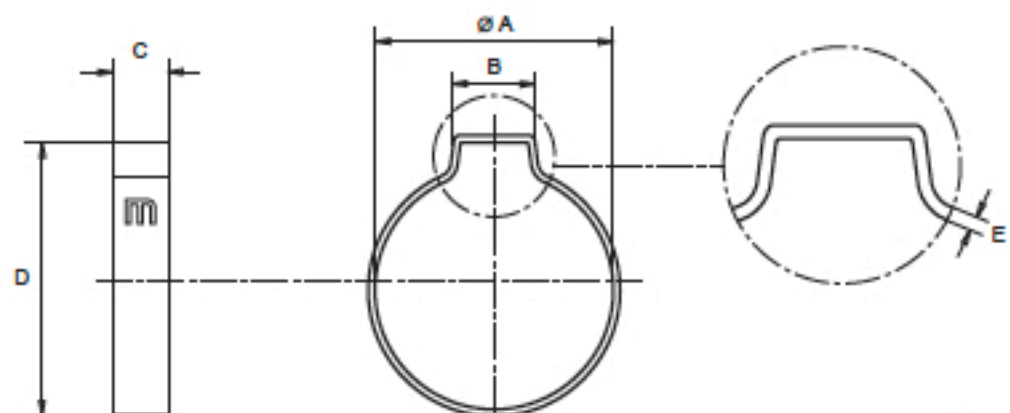

## One-ear clip **W1**

### One Ear Clip W1 - A10R **W1**

<b>Information</b>	<b>Ø Application</b>		<b>Reference</b>	<b>A</b>	<b>B</b>	<b>C</b>	<b>D</b>	<b>E</b>	<b>Box</b>	<b>Packing</b>	<b>Colour</b>
	<b>min.</b>	<b>max.</b>									
The use of One-ear clips is an economical solution for many simple hose assemblies, as they can be used with air or other fluids. The practical design of ear clips means that they are tamper-proof once mounted. The edges are rounded to avoid damage to the hose. One-ear clips are easy, fast and safe to mount.	7	9	03012080	9,3	5,5	6,0	13,0	0,8	1000	8000	WHITE
	8	10	03012072	10,3	6,0	6,0	14,0	0,8	1000	8000	WHITE
	9	11	03012013	11,3	6,5	6,5	15,0	0,8	1000	8000	WHITE
	10	12	03012021	12,3	7,0	6,5	16,0	0,8	500	8000	WHITE
	11	13	03012030	13,3	7,5	6,5	17,0	0,9	500	8000	WHITE
	12	14	03012048	14,3	8,0	7,0	18,5	1,0	500	4000	WHITE
	14	16	03012056	16,3	8,5	7,0	20,5	1,1	500	4000	WHITE
	16	18	03012064	18,5	9,5	7,0	23,0	1,2	500	4000	WHITE

### Materials **W1**

**Band:**  
St 34 steel (DIN 2393 C)

**Finish:**  
Silver-white Cr3 Zinc-Plated