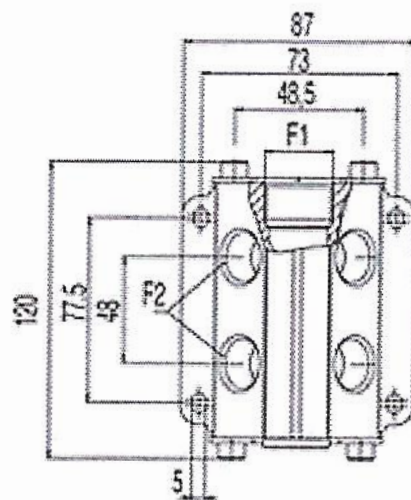

Mod. 90644

Size your plant with INFINITY AIR-PLANNER!

Code	F1	F2	N°	L max	L min
9064400001	1/2	1/2	4	60	35
9064400002	3/4	1/2	4	60	35