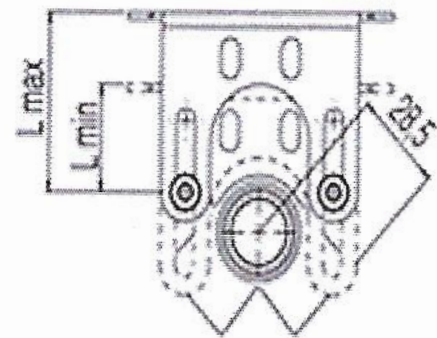

Mod. 90644

Size your plant with INFINITY AIR-PLANNER!

Code	F1	F2	N°	L max	L min
9064400001	1/2	1/2	4	60	35
9064400002	3/4	1/2	4	60	35