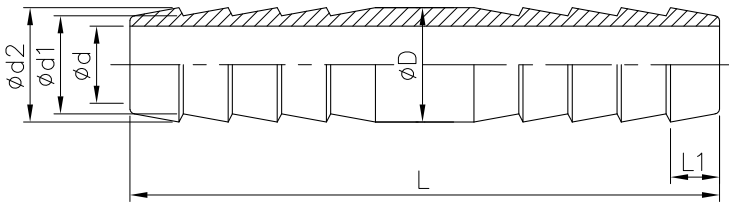

150lb 316 Stainless Steel Pipe Fittings

Hose Joiners Equal

	SIZE	d	d1	d2	D	L	L1
DS06-SS	1/4"	4.5	6.45	7.3	8.8	8.8	5.45
DS08-SS	5/16"	5.87	7.9	9.06	10.63	10.63	5.45
DS10-SS	3/8"	6.85	9.3	10.5	12.6	12.6	5.45
DS13-SS	1/2"	9.87	12.5	13.52	15.62	15.62	5.45