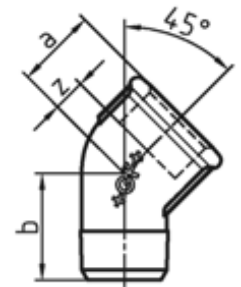

Male x Female Equal Elbow, (121)

Black, BSPP Female

Part Code	Thread	EN	a mm	b mm	z mm
GF121-38N	3/8"	•	20	25	10
GF121-12N	1/2"	•	22	28	9
GF121-34N	3/4"	•	25	32	10
GF121-1N	1"	•	28	37	11
GF121-114N	1.1/4"	•	33	43	14
GF121-112N	1.1/2"	•	36	46	17
GF121-2N	2"	•	43	55	19
GF121-212N	2.1/2"	•	46	54	19
GF121-3N	3"	•	52	61	22

Galvanised, BSPP Female

Part Code	Thread	EN	a mm	b mm	z mm
GF121-38	3/8"	•	20	25	10
GF121-12	1/2"	•	22	28	9
GF121-34	3/4"	•	25	32	10
GF121-1	1"	•	28	37	11
GF121-114	1.1/4"	•	33	43	14
GF121-112	1.1/2"	•	36	46	17
GF121-2	2"	•	43	55	19
GF121-212	2.1/2"	•	46	54	19
GF121-3	3"	•	52	61	22

Female Equal Tee (130)

Black, BSPP Female

Part Code	Thread	EN	a mm	z mm
GF130-14N	1/4"	•	21	11
GF130-38N	3/8"	•	25	15
GF130-12N	1/2"	•	28	15
GF130-34N	3/4"	•	33	18
GF130-1N	1"	•	38	21
GF130-114N	1.1/4"	•	45	26
GF130-112N	1.1/2"	•	50	31
GF130-2N	2"	•	58	34
GF130-212N	2.1/2"	•	69	42
GF130-3N	3"	•	78	48
GF130-4N	4"	•	96	60

Galvanised, BSPP Female

Part Code	Thread	EN	a mm	z mm
GF130-18	1/8"	•	19	12
GF130-14	1/4"	•	21	11
GF130-38	3/8"	•	25	15
GF130-12	1/2"	•	28	15
GF130-34	3/4"	•	33	18
GF130-1	1"	•	38	21
GF130-114	1.1/4"	•	45	26
GF130-112	1.1/2"	•	50	31
GF130-2	2"	•	58	34
GF130-212	2.1/2"	•	69	42
GF130-3	3"	•	78	48