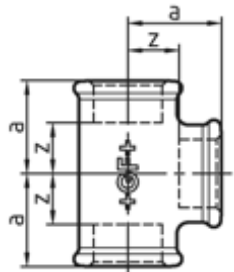

Male x Female Equal Elbow, (121)

Black, BSPP Female

Part Code	Thread	EN	a mm	b mm	z mm
GF121-38N	3/8"	•	20	25	10
GF121-12N	1/2"	•	22	28	9
GF121-34N	3/4"	•	25	32	10
GF121-1N	1"	•	28	37	11
GF121-114N	1.1/4"	•	33	43	14
GF121-112N	1.1/2"	•	36	46	17
GF121-2N	2"	•	43	55	19
GF121-212N	2.1/2"	•	46	54	19
GF121-3N	3"	•	52	61	22

Galvanised, BSPP Female

Part Code	Thread	EN	a mm	b mm	z mm
GF121-38	3/8"	•	20	25	10
GF121-12	1/2"	•	22	28	9
GF121-34	3/4"	•	25	32	10
GF121-1	1"	•	28	37	11
GF121-114	1.1/4"	•	33	43	14
GF121-112	1.1/2"	•	36	46	17
GF121-2	2"	•	43	55	19
GF121-212	2.1/2"	•	46	54	19
GF121-3	3"	•	52	61	22

Female Equal Tee (130)

Black, BSPP Female

Part Code	Thread	EN	a mm	z mm
GF130-14N	1/4"	•	21	11
GF130-38N	3/8"	•	25	15
GF130-12N	1/2"	•	28	15
GF130-34N	3/4"	•	33	18
GF130-1N	1"	•	38	21
GF130-114N	1.1/4"	•	45	26
GF130-112N	1.1/2"	•	50	31
GF130-2N	2"	•	58	34
GF130-212N	2.1/2"	•	69	42
GF130-3N	3"	•	78	48
GF130-4N	4"	•	96	60

Galvanised, BSPP Female

Part Code	Thread	EN	a mm	z mm
GF130-18	1/8"	•	19	12
GF130-14	1/4"	•	21	11
GF130-38	3/8"	•	25	15
GF130-12	1/2"	•	28	15
GF130-34	3/4"	•	33	18
GF130-1	1"	•	38	21
GF130-114	1.1/4"	•	45	26
GF130-112	1.1/2"	•	50	31
GF130-2	2"	•	58	34
GF130-212	2.1/2"	•	69	42
GF130-3	3"	•	78	48