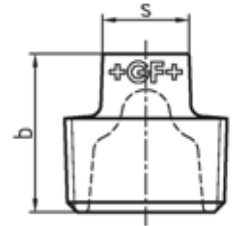

Plug, Plain Hollow (291)

Black, BSPT

Part Code	Thread	b mm	s mm
GF291-12N	1/2"	24.0	11
GF291-34N	3/4"	25.5	17
GF291-1N	1"	33.0	19
GF291-114N	1.1/4"	36.0	22
GF291-112N	1.1/2"	37.0	22
GF291-2N	2"	44.0	27
GF291-212N	2.1/2"	52.0	32
GF291-3N	3"	59.0	36
GF291-4N	4"	66.0	41

Galvanised, BSPT

Part Code	Thread	b mm	s mm
GF291-12	1/2"	24.0	11
GF291-34	3/4"	25.5	17
GF291-1	1"	33.0	19
GF291-114	1.1/4"	36.0	22
GF291-112	1.1/2"	37.0	22
GF291-2	2"	44.0	27
GF291-212	2.1/2"	52.0	32
GF291-3	3"	59.0	36
GF291-4	4"	66.0	41

Plug, Plain Solid (291S)

Black, BSPT

Part Code	Thread	b mm	s mm
GF291S-18N*	1/8"		
GF291S-14N*	1/4"		
GF291S-12N	1/2"		
GF291S-34N	3/4"	28	17
GF291S-1N	1"	33	19
GF291S-114N	1.1/4"	36	22
GF291S-112N	1.1/2"	38	23
GF291S-2N	2"	44	27

Galvanised, BSPT

Part Code	Thread	b mm	s mm
GF291S-14	1/4"		
GF291S-38	3/8"		
GF291S-12	1/2"		
GF291S-34	3/4"	28	17
GF291S-1	1"	33	19
GF291S-114	1.1/4"	36	22
GF291S-112	1.1/2"	38	23
GF291S-2	2"	44	27

*Stainless Steel