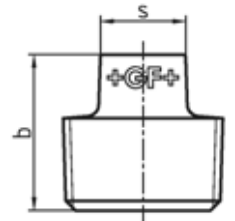

Plug, Plain Hollow (291)

Black, BSPT

Part Code	Thread	b mm	s mm
GF291-12N	1/2"	24.0	11
GF291-34N	3/4"	25.5	17
GF291-1N	1"	33.0	19
GF291-114N	1.1/4"	36.0	22
GF291-112N	1.1/2"	37.0	22
GF291-2N	2"	44.0	27
GF291-212N	2.1/2"	52.0	32
GF291-3N	3"	59.0	36
GF291-4N	4"	66.0	41

Galvanised, BSPT

Part Code	Thread	b mm	s mm
GF291-12	1/2"	24.0	11
GF291-34	3/4"	25.5	17
GF291-1	1"	33.0	19
GF291-114	1.1/4"	36.0	22
GF291-112	1.1/2"	37.0	22
GF291-2	2"	44.0	27
GF291-212	2.1/2"	52.0	32
GF291-3	3"	59.0	36
GF291-4	4"	66.0	41

Plug, Plain Solid (291S)

Black, BSPT

Part Code	Thread	b mm	s mm
GF291S-18N*	1/8"		
GF291S-14N*	1/4"		
GF291S-12N	1/2"		
GF291S-34N	3/4"	28	17
GF291S-1N	1"	33	19
GF291S-114N	1.1/4"	36	22
GF291S-112N	1.1/2"	38	23
GF291S-2N	2"	44	27

Galvanised, BSPT

Part Code	Thread	b mm	s mm
GF291S-14	1/4"		
GF291S-38	3/8"		
GF291S-12	1/2"		
GF291S-34	3/4"	28	17
GF291S-1	1"	33	19
GF291S-114	1.1/4"	36	22
GF291S-112	1.1/2"	38	23
GF291S-2	2"	44	27

*Stainless Steel