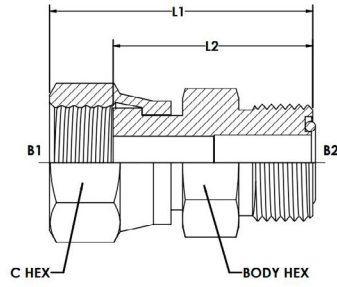

OR-4090 - (FS2406)

DESCRIPTION:

MALE X SWIVEL FEMALE

UK PART NUMBER:

OR-4090

US PART NUMBER:

FS2406

Item	A1 TUBE O.D.	A2 TUBE O.D.	A1 THREAD	A2 THREAD	A2 DRILL	L LGTH	C HEX	2-PC ASSY	Material
OR-4090-04-06	3/8	1/4	11/16-16	9/16-18	0.172	0.770	0.812		STEEL
OR-4090-04-08	3/8	1/4	13/16-16	9/16-18	0.172	0.860	0.938	Yes	STEEL
OR-4090-06-08	1/2	3/8	13/16-16	11/16-16	0.264	0.880	0.938		STEEL
OR-4090-04-10	5/8	1/4	1-14	9/16-18	0.172	0.900	1.125	Yes	STEEL
OR-4090-06-10	5/8	3/8	1-14	11/16-16	0.264	0.950	1.125	Yes	STEEL
OR-4090-08-10	5/8	1/2	1-14	13/16-16	0.378	1.010	1.125	Yes	STEEL
OR-4090-12-10	5/8	3/4	1-14	1-3/16-12	0.453	1.063	1.125	N	STEEL
OR-4090-04-12	3/4	1/4	1-3/16-12	9/16-18	0.172	0.980	1.375	Yes	STEEL
OR-4090-06-12	3/4	3/8	1-3/16-12	11/16-16	0.264	1.030	1.375	Yes	STEEL
OR-4090-08-12	3/4	1/2	1-3/16-12	13/16-16	0.378	1.090	1.375	Yes	STEEL
OR-4090-10-12	3/4	5/8	1-3/16-12	1-14	0.484	1.160	1.375		STEEL
OR-4090-16-12	3/4	1	1-3/16-12	1-7/16-12	0.609	1.240	1.375	NO	STEEL
OR-4090-06-16	1	3/8	1-7/16-12	11/16-16	0.264	1.09	1-5/8	NO	STEEL
OR-4090-08-16	1	1/2	1-7/16-12	13/16-16	0.378	1.150	1.625	Yes	STEEL
OR-4090-10-16	1	5/8	1-7/16-12	1-14	0.484	1.260	1.625	Yes	STEEL
OR-4090-12-16	1	3/4	1-7/16-12	1-3/16-12	0.609	1.300	1.625	YES	STEEL
OR-4090-20-16	1	1-1/4	1-7/16-12	1-11/16-12	0.783	1.330	1.625		STEEL
OR-4090-12-20	1-1/4	3/4	1-11/16-12	1-3/16-12	0.609	1.320	1.875	Yes	STEEL
OR-4090-16-20	1-1/4	1	1-11/16-12	1-7/16-12	0.811	1.514	1.875		STEEL
OR-4090-24-20	1-1/4	1-1/2	1-11/16-12	2-12	1.260	1.514	1.875		STEEL
OR-4090-12-24	1-1/2	3/4	2-12	1-3/16-12	0.609	1.320	2-1/4	YES	STEEL
OR-4090-16-24	1-1/2	1	2-12	1-7/16-12	0.811	1.340	2.250	Yes	STEEL
OR-4090-20-24	1-1/2	1-1/4	2-12	1-11/16-12	1.024	1.340	2.250	Yes	STEEL