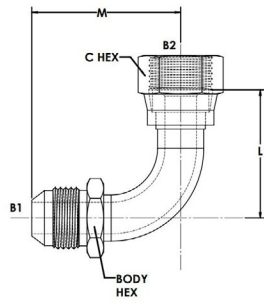

6701 - (6701)

JIC Male 37 Deg Cone x JIC Swivel Female 90 Deg Swept Elbow

BRENNAN INDUSTRIES, EXTRAORDINARY FITTINGS

In business for over 60 years, Brennan supplies more than 50,000 types of hydraulic fittings and adaptors in sizes ranging from 1/16 to 3 inches.

Learn More at Brennan University:

[Fittings 101](#)

[Tube Fittings Resources](#)

[Literature and Certifications](#)

Tech Data Sheet: 71408

6701 - (6701)

DESCRIPTION:

JIC MALE 37 DEG CONE X JIC SWIVEL
FEMALE 90 DEG SWEPT ELBOW

UK PART NUMBER:

6701

US PART NUMBER:

6701

Item	TUBE O.D.	B1 SAE 37 Deg	B2 SAE 37 Deg	M LGTH	L LGTH	C1 HEX	C2 HEX	Material
6701-04-04	1/4	7/16-20	7/16-20	1.25	1.09	0.500	0.563	STEEL
6701-06-06	3/8	9/16-18	9/16-18	1.35	1.22	0.625	0.688	STEEL
6701-08-08	1/2	3/4-16	3/4-16	1.77	1.52	0.812	0.875	STEEL
6701-10-10	5/8	7/8-14	7/8-14	1.94	1.80	0.937	1.000	STEEL
6701-12-12	3/4	1 1/16-12	1 1/16-12	2.50	2.40	1.125	1.250	STEEL
6701-16-16	1	1 5/16-12	1 5/16-12	3.10	3.15	1.375	1.500	STEEL
6701-20-20	1 1/4	1-5/8-12	1-5/8-12	2.750	3.750	1.693	2.000	STEEL
6701-32-32	2	2-1/2-12	2-1/2-12	5.790	4.840	2.750	2.875	STEEL