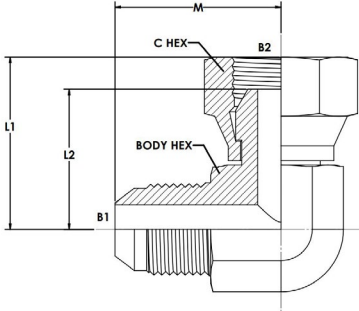

#### **Learn More at Brennan University:**

[Fittings 101](#)

[Tube Fittings Resources](#)

[Literature and Certifications](#)

**Tech Data Sheet: 71413**

# 37-8032 - (7204-FG)

**DESCRIPTION:**

JIC Male 37 Deg Cone x BSPP  
Swivel Female 90 Deg Compact  
Elbow 60 Deg Cone

**UK SERIES:**

37-8032

**US SERIES:**

7204-FG

**THREAD TYPE B1:**

STEEL

Item	THREAD SIZE B1	THREAD DRILL B1 (MM)	THREAD SIZE B2	THREAD DRILL B2 (MM)	THREAD SPECIFICATION B2
37-8032-04-04	7/16-20	4.4	1/4-19	4.7	BS 5200
37-8032-06-04	9/16-18	7.5	1/4-19	4.7	BS 5200
37-8032-06-06	9/16-18	7.5	3/8-19	7.5	BS 5200
37-8032-08-06	3/4-16	9.9	3/8-19	7.5	BS 5200
37-8032-08-08	3/4-16	9.9	1/2-14	11.1	BS 5200
37-8032-10-08	7/8-14	12.3	1/2-14	11.1	BS 5200
37-8032-12-12	1-1/16-12	15.5	3/4-14	16.7	BS 5200
37-8032-16-16	1-5/16-12	21.4	1-11	21.5	BS 5200
37-8032-20-20	1-5/8-12	27.4	1-1/4-11	28.6	BS 5200
37-8032-24-24	1-7/8-12	33.3	1-1/2-11	30.5	BS 5200
37-8032-32-32	2-1/2-12	49.2	2-11	43.2	BS 5200