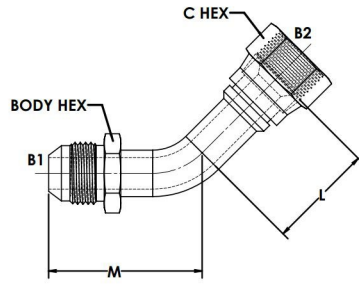

### **BRENNAN INDUSTRIES, EXTRAORDINARY FITTINGS**

In business for over 60 years, Brennan supplies more than 50,000 types of hydraulic fittings and adaptors in sizes ranging from 1/16 to 3 inches.

#### **Learn More at Brennan University:**

[Fittings 101](#)

[Tube Fittings Resources](#)

[Literature and Certifications](#)

**Tech Data Sheet: 71414**

# TR-11905 - (6702)

**DESCRIPTION:**

JIC MALE X JIC SWIVEL FEMALE 45 DEG  
SWEPT ELBOW

**UK PART NUMBER:**

TR-11905

**US PART NUMBER:**

6702

Item	TUBE O.D.	B1 SAE 37	B2 SAE 37	M LGTH	N LGTH	C HEX	C2 HEX	Material
<b>6702-04-04</b>	1/4	7/16-20	7/16-20	1.102	0.984	0.500	0.563	STEEL
<b>6702-06-06</b>	3/8	9/16-18	9/16-18	1.378	1.063	0.625	0.688	STEEL
<b>6702-08-08</b>	1/2	3/4-16	3/4-16	1.575	1.181	0.812	0.875	STEEL
<b>6702-10-10</b>	5/8	7/8-14	7/8-14	1.614	1.417	0.937	1.000	STEEL
<b>6702-12-12</b>	3/4	1 1/16-12	1 1/16-12	2.205	1.732	1.125	1.250	STEEL
<b>6702-16-16</b>	1	1 5/16-12	1 5/16-12	2.480	2.087	1.375	1.500	STEEL
<b>6702-20-20</b>	1-1/4	1-5/8-12	1-5/8-12	2.953	2.283	1.688	2.000	STEEL