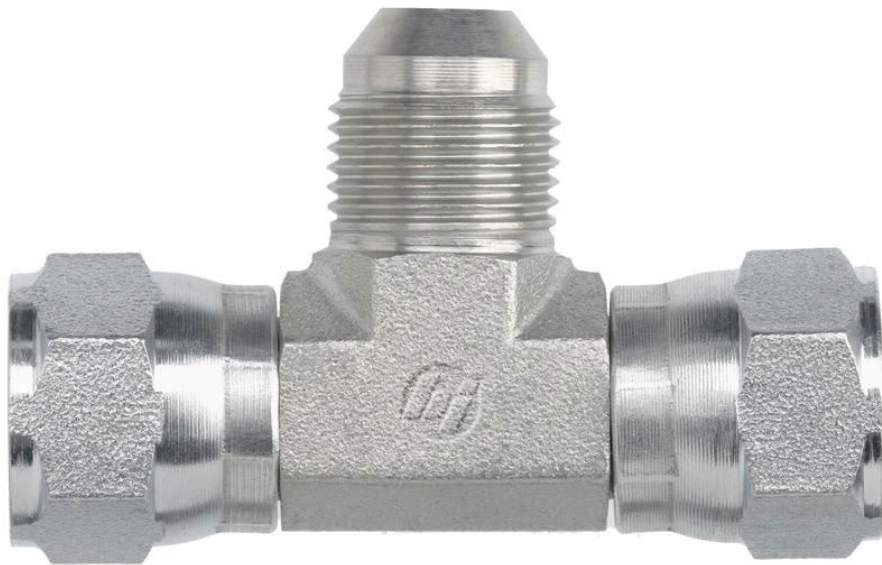

37-9180 - (6603-FG)

JIC Swivel Female x JIC Swivel Female x JIC Male Branch Tee
37 Deg Cone

BRENNAN INDUSTRIES, EXTRAORDINARY FITTINGS

In business for over 60 years, Brennan supplies more than 50,000 types of hydraulic fittings and adaptors in sizes ranging from 1/16 to 3 inches.

Learn More at Brennan University:

[Fittings 101](#)

[Tube Fittings Resources](#)

[Literature and Certifications](#)

Tech Data Sheet: 71423

37-9180 - (6603-FG)

DESCRIPTION:

JIC SWIVEL FEMALE X JIC SWIVEL FEMALE
X JIC MALE BRANCH TEE 37 DEG CONE

UK PART NUMBER:

37-9180

US PART NUMBER:

6603-FG

Item	TUBE O.D.	A1 SAE 37	A2 SAE 37	A3 SAE 37	A1 DRILL	A2 DRILL	A3 DRILL	M4 LGTH	M2 LGTH	M LGTH	C HEX
37-9180-04-04-04	1/4	7/16-20	7/16-20	7/16-20	0.172	0.172	0.172	0.65	1.0029	0.89	0.563
37-9180-06-06-06	3/8	9/16-18	9/16-18	9/16-18	0.297	0.297	0.297	0.870	1.250	1.060	0.688
37-9180-08-08-08	1/2	3/4-16	3/4-16	3/4-16	0.391	0.391	0.391	0.95	1.38	1.25	0.875
37-9180-10-10-10	5/8	7/8-14	7/8-14	7/8-14	0.484	0.484	0.484	1.12	1.62	1.45	1.000
37-9180-12-12-12	3/4	1-1/16-12	1-1/16-12	1-1/16-12	0.609	0.609	0.609	1.18	1.75	1.66	1.250
37-9180-16-16-16	1	1-5/16-12	1-5/16-12	1-5/16-12	0.844	0.844	0.844	1.40	2.00	1.81	1.500
37-9180-20-20-20	1 1/4	1-5/8-12	1-5/8-12	1-5/8-12	1.078	1.078	1.078	1.685	2.310	2.059	2.000
37-9180-24-24-24	1 1/2	1-7/8-12	1-7/8-12	1-7/8-12	1.311	1.311	1.311	1.854	2.590	2.331	2.250