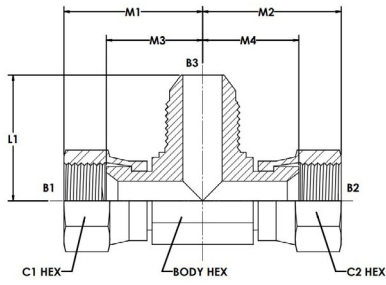

37-9180 - (6603-FG)

JIC Swivel Female x JIC Swivel Female x JIC Male Branch Tee
37 Deg Cone

BRENNAN INDUSTRIES, EXTRAORDINARY FITTINGS

In business for over 60 years, Brennan supplies more than 50,000 types of hydraulic fittings and adaptors in sizes ranging from 1/16 to 3 inches.

Learn More at Brennan University:

[Fittings 101](#)

[Tube Fittings Resources](#)

[Literature and Certifications](#)

Tech Data Sheet: 71423

37-9180 - (6603-FG)

DESCRIPTION:

JIC SWIVEL FEMALE X JIC SWIVEL FEMALE
X JIC MALE BRANCH TEE 37 DEG CONE

UK PART NUMBER:

37-9180

US PART NUMBER:

6603-FG

Item	TUBE O.D.	A1 SAE 37	A2 SAE 37	A3 SAE 37	A1 DRILL	A2 DRILL	A3 DRILL	M4 LGTH	M2 LGTH	M LGTH	C HEX
37-9180-04-04-04	1/4	7/16-20	7/16-20	7/16-20	0.172	0.172	0.172	0.65	1.0029	0.89	0.563
37-9180-06-06-06	3/8	9/16-18	9/16-18	9/16-18	0.297	0.297	0.297	0.870	1.250	1.060	0.688
37-9180-08-08-08	1/2	3/4-16	3/4-16	3/4-16	0.391	0.391	0.391	0.95	1.38	1.25	0.875
37-9180-10-10-10	5/8	7/8-14	7/8-14	7/8-14	0.484	0.484	0.484	1.12	1.62	1.45	1.000
37-9180-12-12-12	3/4	1-1/16-12	1-1/16-12	1-1/16-12	0.609	0.609	0.609	1.18	1.75	1.66	1.250
37-9180-16-16-16	1	1-5/16-12	1-5/16-12	1-5/16-12	0.844	0.844	0.844	1.40	2.00	1.81	1.500
37-9180-20-20-20	1 1/4	1-5/8-12	1-5/8-12	1-5/8-12	1.078	1.078	1.078	1.685	2.310	2.059	2.000
37-9180-24-24-24	1 1/2	1-7/8-12	1-7/8-12	1-7/8-12	1.311	1.311	1.311	1.854	2.590	2.331	2.250