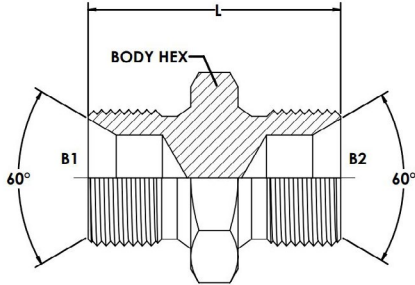

60-6000-B - (9022-BLANK)

BSPP Male x BSPP Male 60 Deg Cone with Restrictor Blank Only

BRENNAN INDUSTRIES, EXTRAORDINARY FITTINGS

In business for over 60 years, Brennan supplies more than 50,000 types of hydraulic fittings and adaptors in sizes ranging from 1/16 to 3 inches.

Learn More at Brennan University:

[Fittings 101](#)

[Tube Fittings Resources](#)

[Literature and Certifications](#)

Tech Data Sheet: 71438

60-6000-B - (9022-BLANK)

DESCRIPTION:

BSPP Male x BSPP Male 60 Deg
Cone with Restrictor Blank Only

UK SERIES:

60-6000-B

US SERIES:

9022-BLANK

THREAD TYPE B1:

MALE BSPP WITH 60 DEGREE
SEAT

THREAD SPECIFICATION B1:

60 DEG SEAT SWIVEL
CONNECTION

THREAD TYPE B2:

MALE BSPP WITH 60 DEGREE
SEAT

THREAD SPECIFICATION B2:

60 DEG SEAT SWIVEL
CONNECTION

BODY MATERIAL:

STEEL

Item	THREAD SIZE B1	THREAD SIZE B2
60-6000-B-04-02	1/4-19	1/8-28
60-6000-B-04-04	1/4-19	1/4-19
60-6000-B-06-04	3/8-19	1/4-19
60-6000-B-06-06	3/8-19	3/8-19
60-6000-B-08-04	1/2-14	1/4-19
60-6000-B-08-06	1/2-14	3/8-19
60-6000-B-08-08	1/2-14	1/2-14
60-6000-B-12-06	3/4-14	3/8-19
60-6000-B-12-08	3/4-14	1/2-14
60-6000-B-12-12	3/4-14	3/4-14
60-6000-B-16-12	1-11	3/4-14
60-6000-B-16-16	1-11	1-11